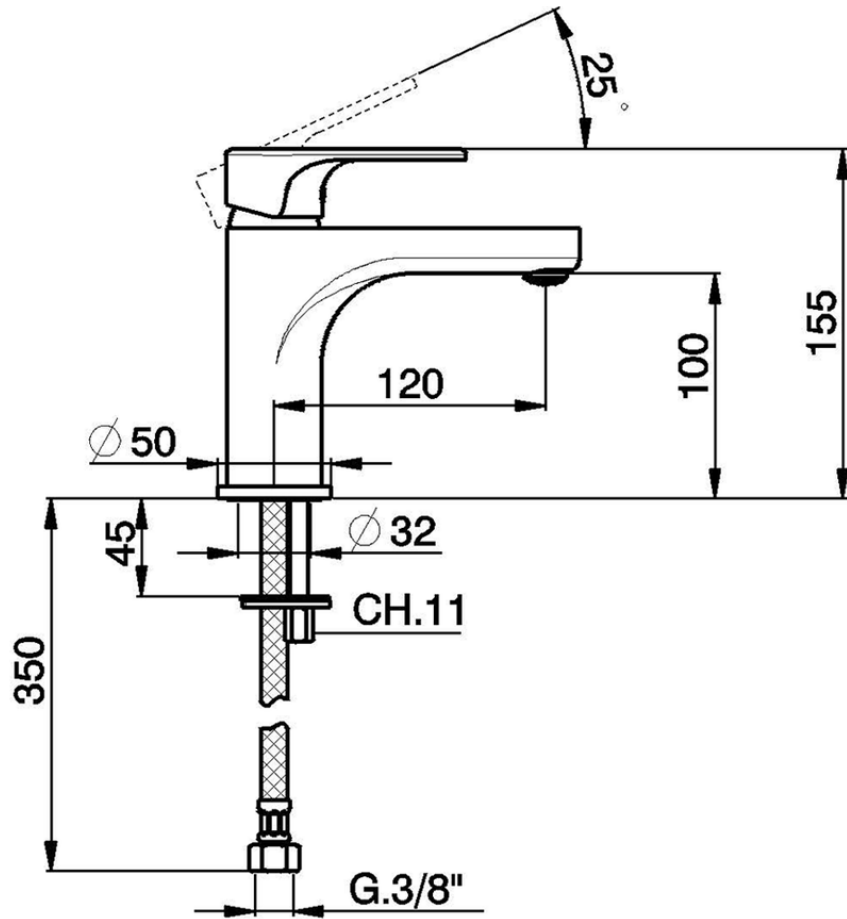

Miscelatore monocomando lavabo large EnergySave H3_AH000505

AH000505

<https://huberitalia.com/miscelatore-monocomando-lavabo-large-energysave-h3-ah000505>

2024-12-04