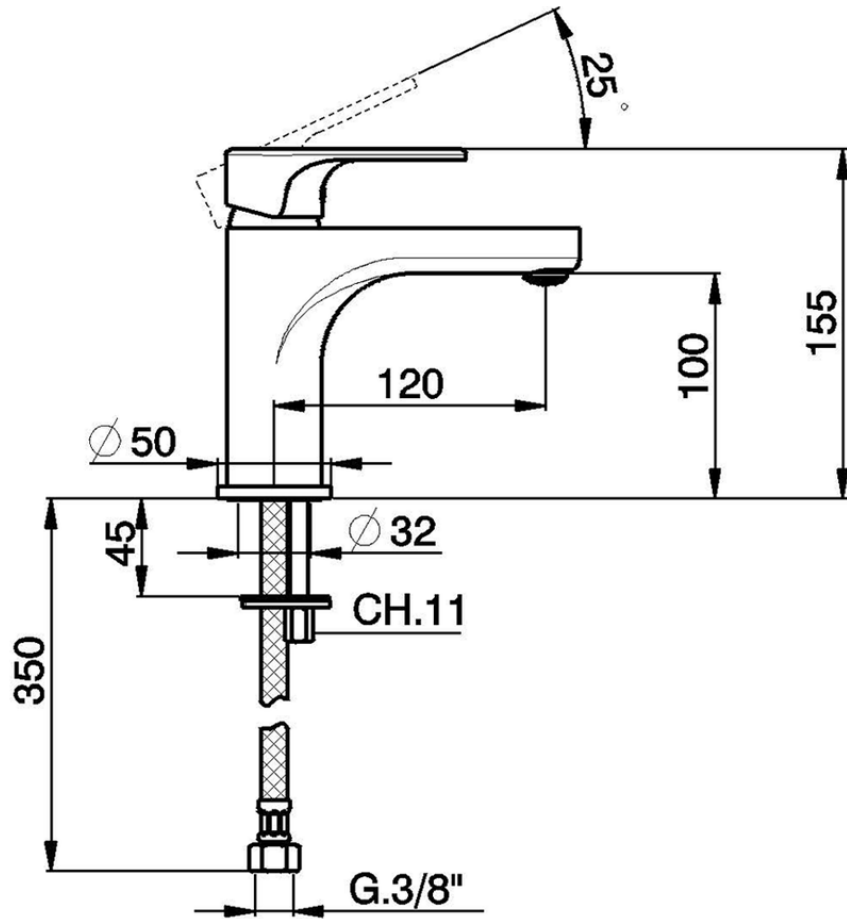

Miscelatore monocomando lavabo large EnergySave H3_AH000505

AH000505

<https://www.huberitalia.com/miscelatore-monocomando-lavabo-large-energysave-h3-ah000505>

2024-12-22