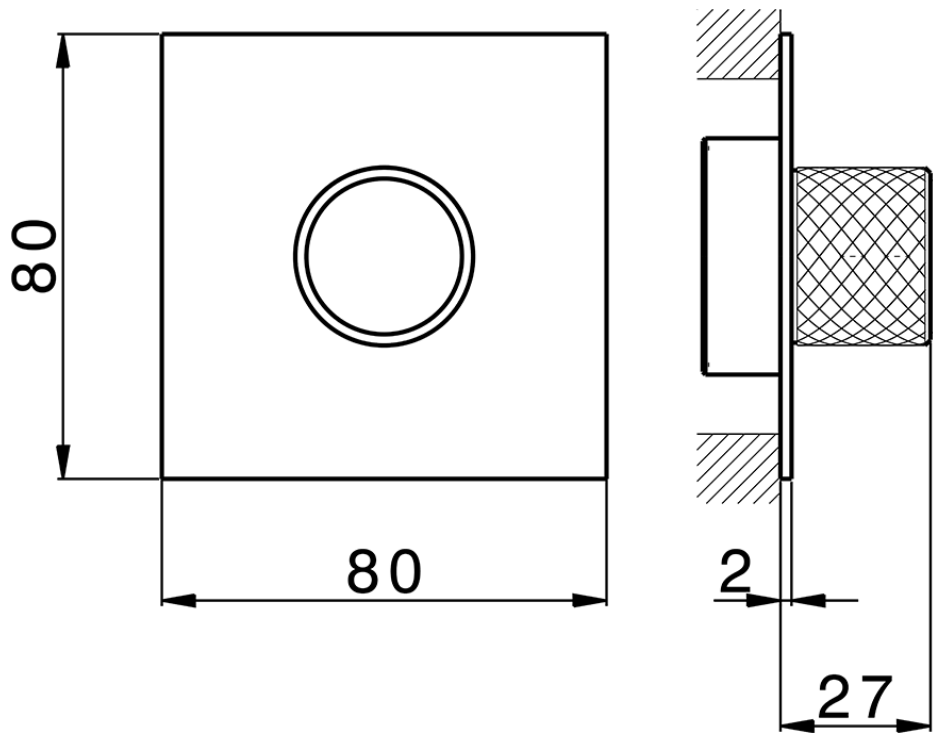

Parte esterna per singolo Push&Shower PUSH&SHOWER_PS0G6310

PS0G6310

<https://www.huberitalia.com/parte-esterna-per-singolo-pushshower-pushshower-ps0g6310>

ZBOG6000

<https://www.huberitalia.com/parte-incasso-pushshower-incasso-zb0g6000>