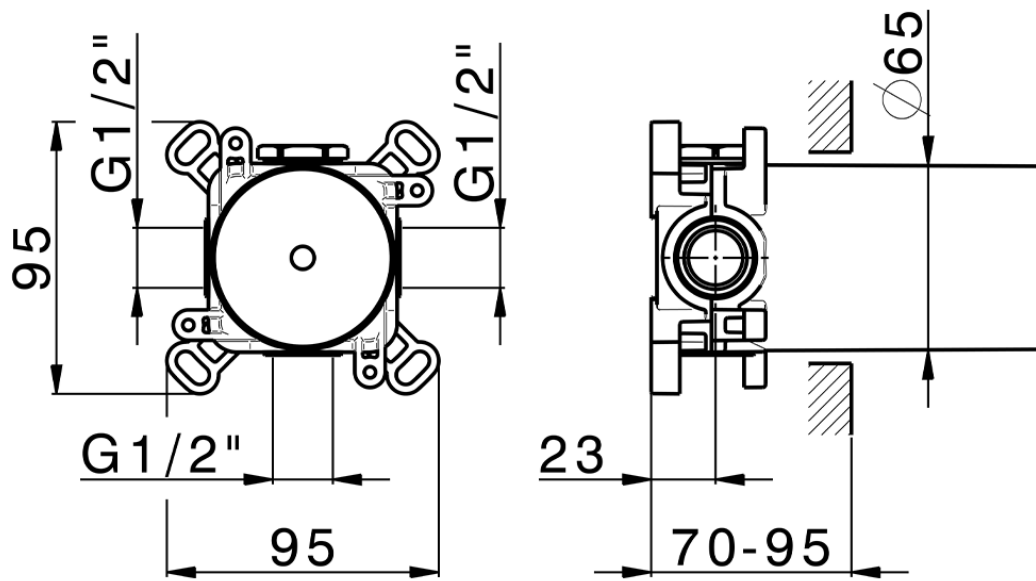

Parte esterna per singolo Push&Shower PUSH&SHOWER_PS0G6310

PS0G6310

<https://www.huberitalia.com/parte-esterna-per-singolo-pushshower-pushshower-ps0g6310>

ZB0G6000

<https://www.huberitalia.com/parte-incasso-pushshower-incasso-zb0g6000>