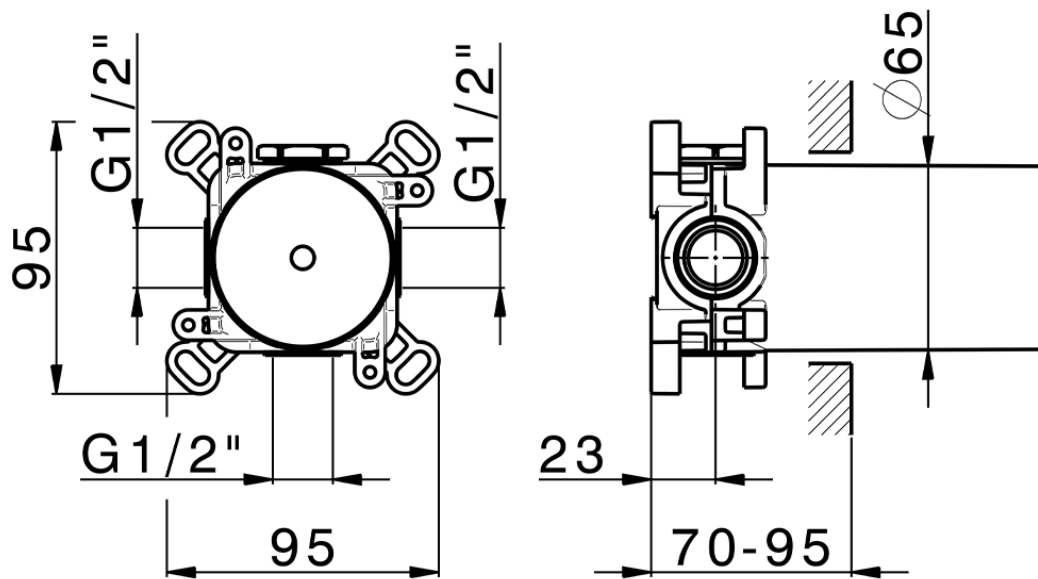

Parte esterna per singolo Push&Shower PUSH&SHOWER_PS0G6310

PS0G6310

<https://www.huberitalia.com/parte-esterna-per-singolo-pushshower-pushshower-ps0g6310>

ZB0G6000

<https://www.huberitalia.com/parte-incasso-pushshower-incasso-zb0g6000>