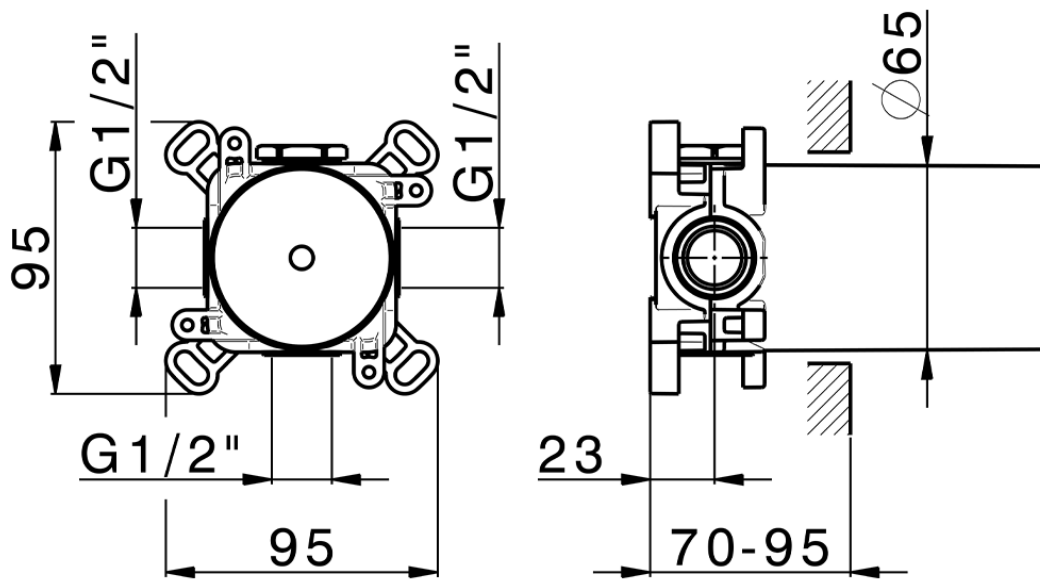

Parte esterna per singolo Push&Shower PUSH&SHOWER_PS0G6310

PS0G6310

<https://www.huberitalia.com/parte-esterna-per-singolo-pushshower-pushshower-ps0g6310>

ZB0G6000

<https://www.huberitalia.com/parte-incasso-pushshower-incasso-zb0g6000>