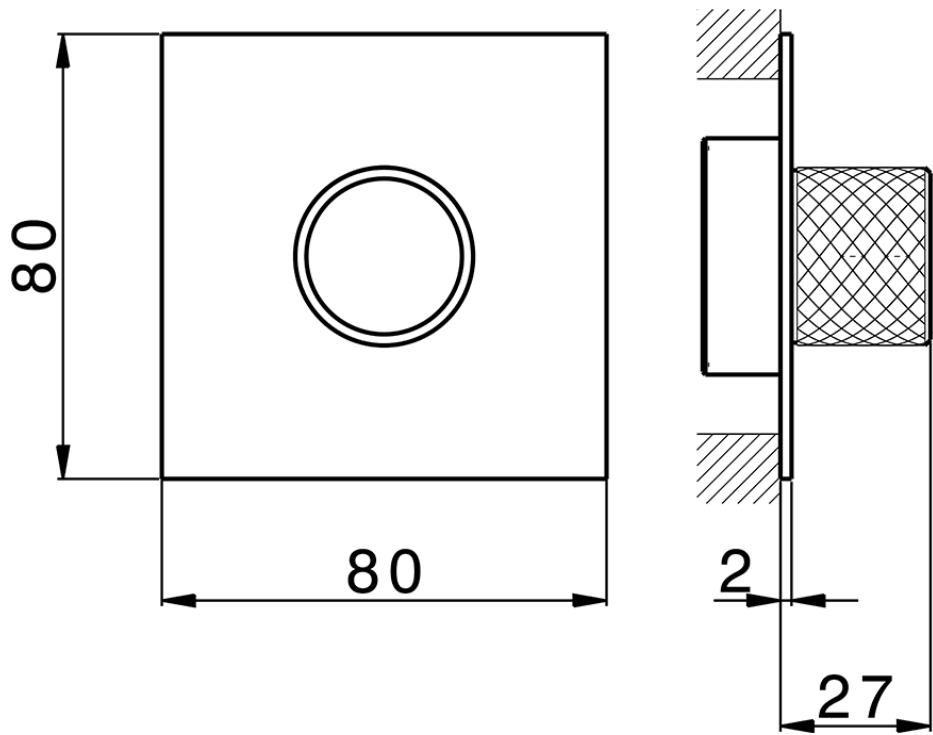

Parte esterna per singolo Push&Shower PUSH&SHOWER_PS0G6310

PS0G6310

<https://www.huberitalia.com/parte-esterna-per-singolo-pushshower-pushshower-ps0g6310>

ZB0G6000

<https://www.huberitalia.com/parte-incasso-pushshower-incasso-zb0g6000>