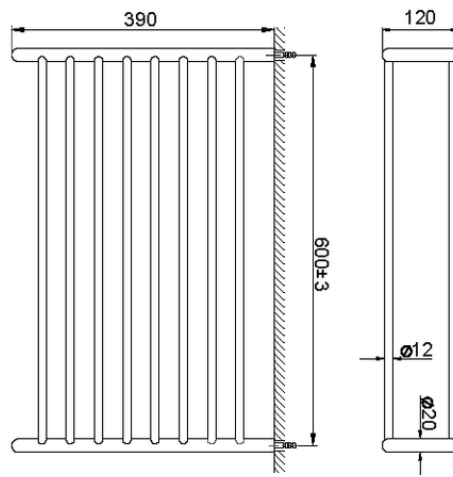

## Griglia porta salviette ACCESSORI BAGNO\_SI090300

SI090300

<https://www.huberitalia.com/griglia-porta-salviette-accessori-bagno-si090300>

2024-12-22