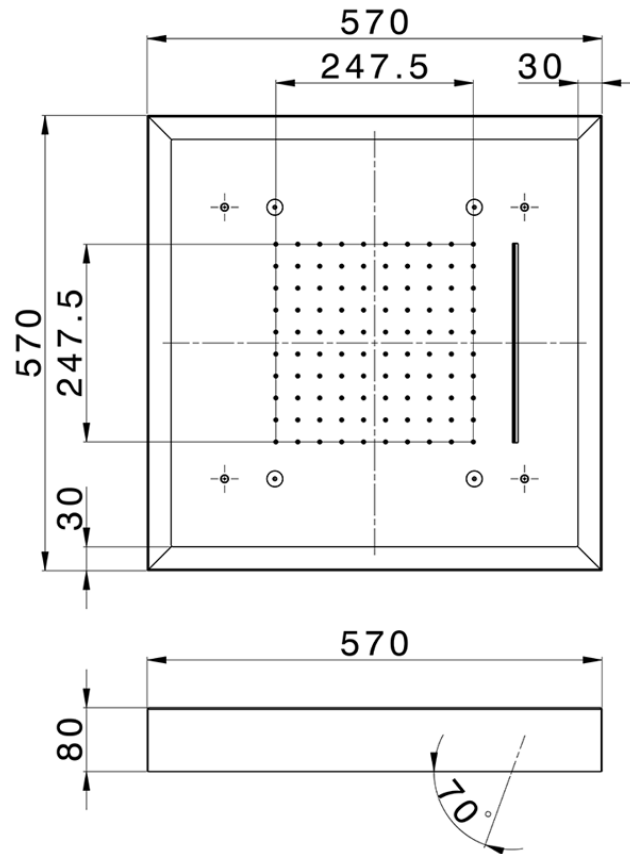

Soffione a soffitto con cromoterapia 570x570 mm ZEN_ZS1C0160

ZS1C0160

<https://www.huberitalia.com/soffione-a-soffitto-con-cromoterapia-570x570-mm-zen-zs1c0160>

2024-12-22