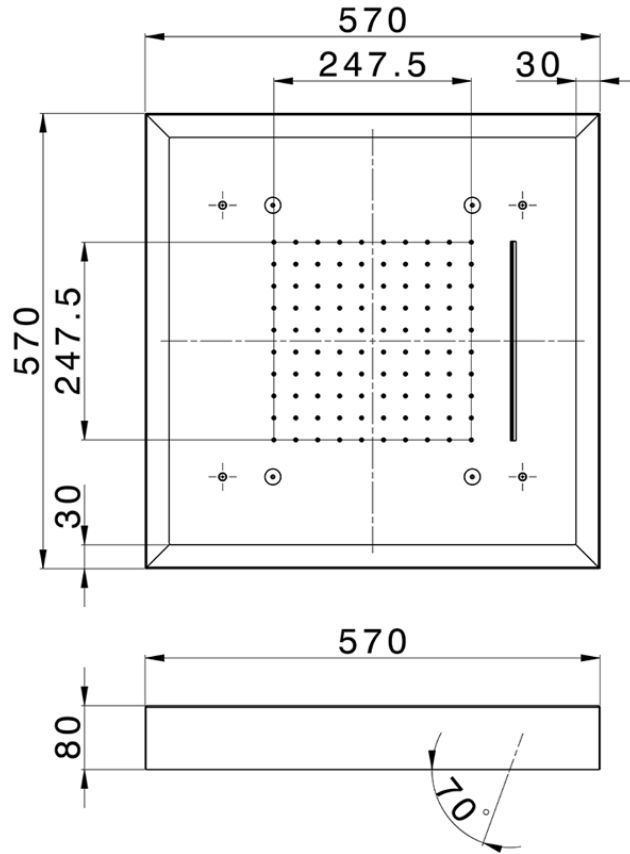

Soffione a soffitto con cromoterapia 570x570 mm ZEN_ZS1C0160

ZS1C0160

<https://huberitalia.com/soffione-a-soffitto-con-cromoterapia-570x570-mm-zen-zs1c0160>

2024-12-04