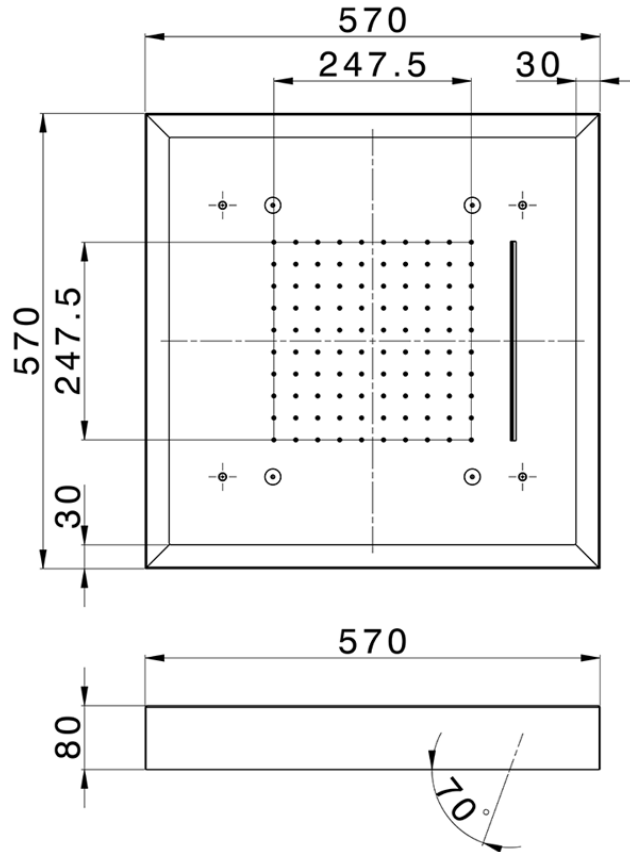

Soffione a soffitto con cromoterapia 570x570 mm ZEN_ZS1C0160

ZS1C0160

<https://www.huberitalia.com/soffione-a-soffitto-con-cromoterapia-570x570-mm-zen-zs1c0160>

2024-12-22