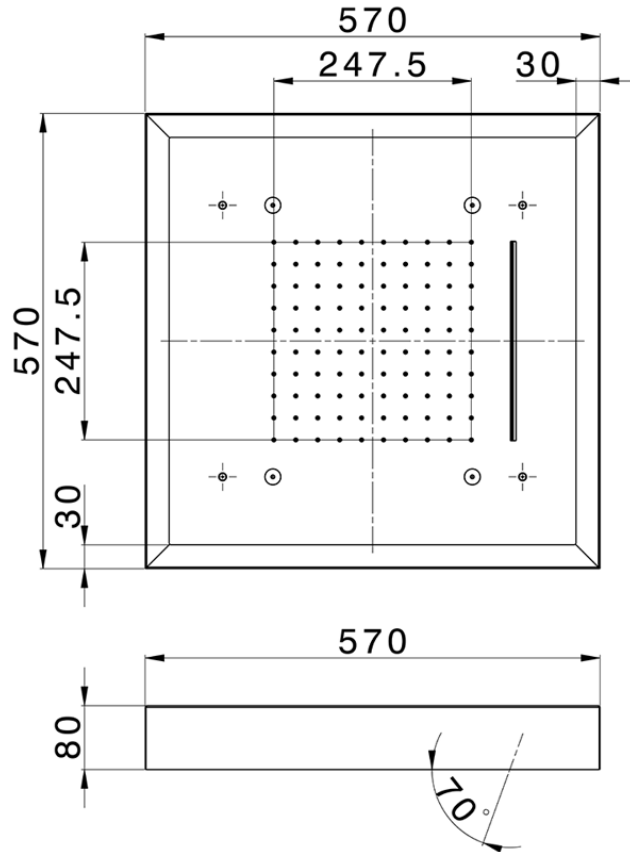

Soffione a soffitto con cromoterapia 570x570 mm ZEN_ZS1C0160

ZS1C0160

<https://huberitalia.com/soffione-a-soffitto-con-cromoterapia-570x570-mm-zen-zs1c0160>

2024-12-04