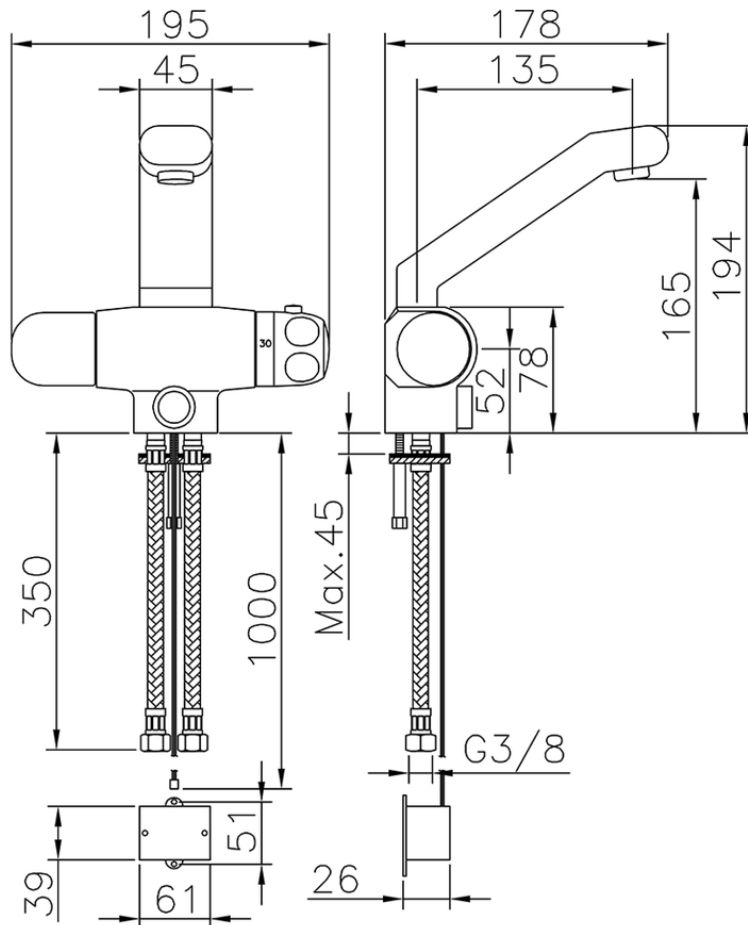

Miscelatore termostatico lavabo elettronico CLINIC&TECHNICAL_204.23H.

204.23H.

<https://www.huberitalia.com/miscelatore-termostatico-lavabo-elettronico-clinicttechnical-204-23h>

2024-12-22