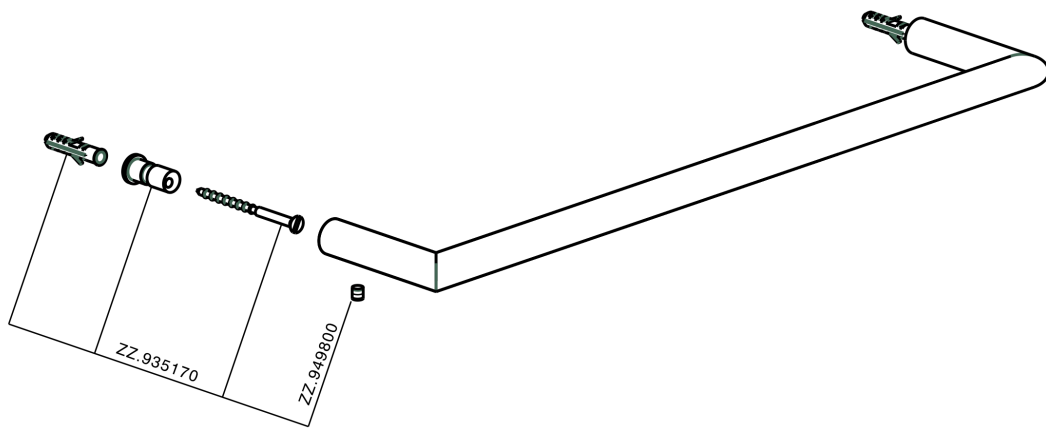

Porta salviette ACCESSORI BAGNO_SI090101

SI090101

<https://www.huberitalia.com/porta-salviette-accessori-bagno-si090101>

2024-12-22