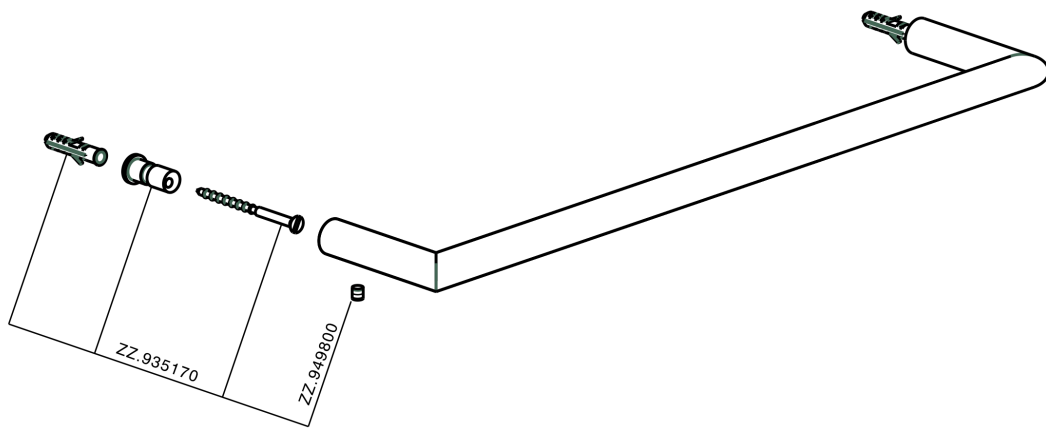

Porta salviette ACCESSORI BAGNO_SI090101

SI090101

<https://www.huberitalia.com/porta-salviette-accessori-bagno-si090101>

2025-01-22