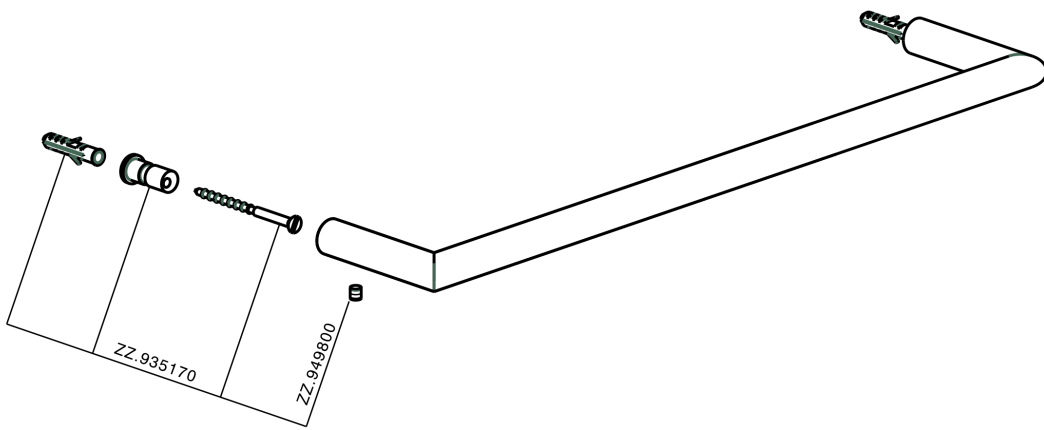

Porta salviette ACCESSORI BAGNO_SI090101

SI090101

<https://huberitalia.com/porta-salviette-accessori-bagno-si090101>

2024-12-04