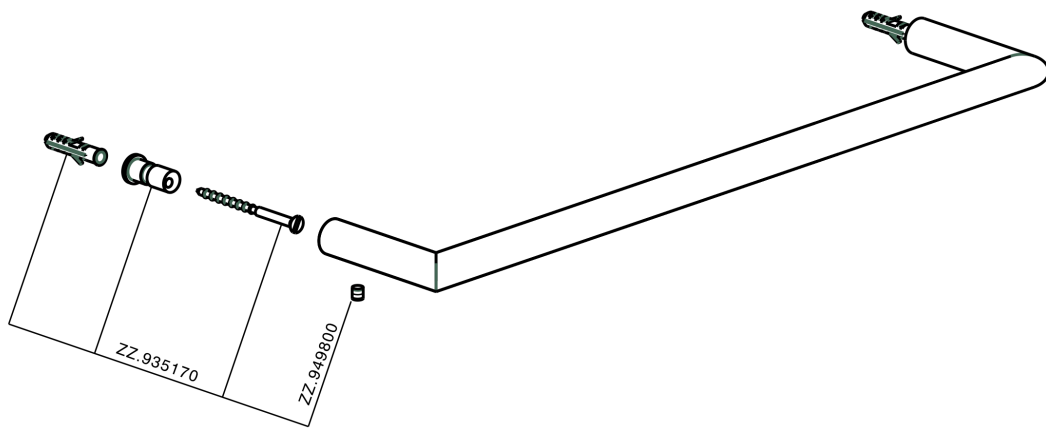

Porta salviette ACCESSORI BAGNO_SI090101

SI090101

<https://www.huberitalia.com/porta-salviette-accessori-bagno-si090101>

2025-01-21