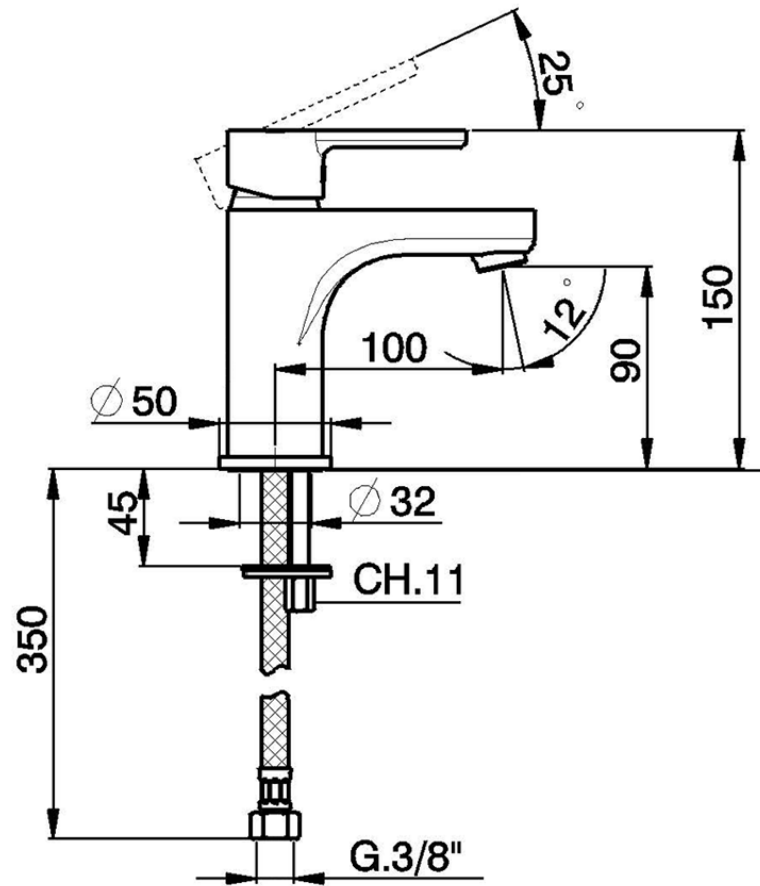

Miscelatore monocomando lavabo large H2_H2000500

H2000500

<https://huberitalia.com/miscelatore-monocomando-lavabo-large-h2-h2000500>

2024-12-04