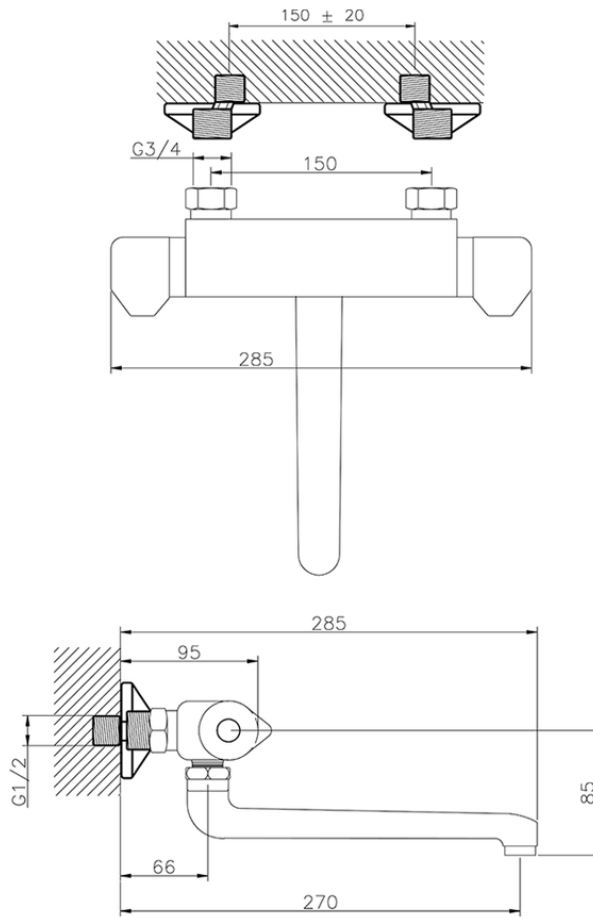

Miscelatore termostatico lavello a parete CLINIC&TECHNICAL_CLT70010

CLT70010

<https://huberitalia.com/miscelatore-termostatico-lavello-a-parete-clinicttechnical-clt70010>

2024-11-21