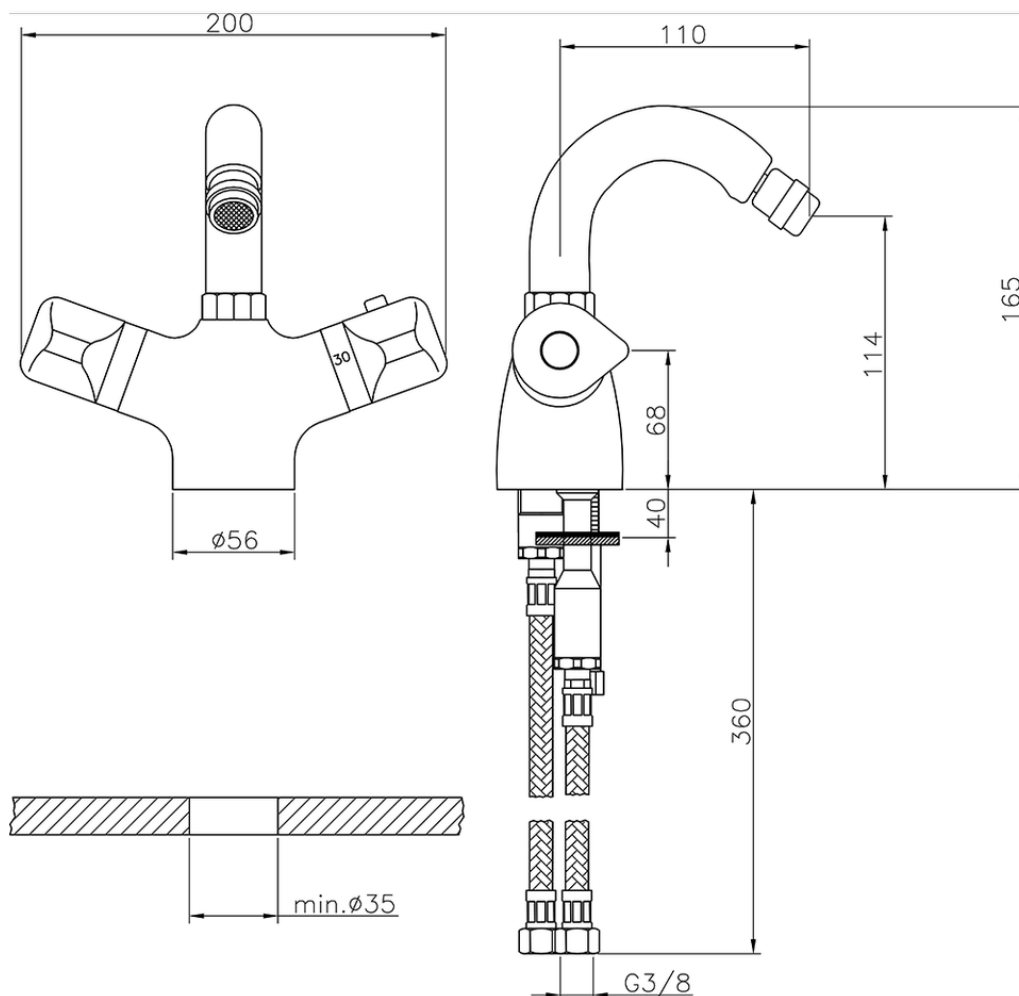

Miscelatore termostatico bidet CLINIC&TECHNICAL_CLT55010

CLT55010

<https://www.huberitalia.com/miscelatore-termostatico-bidet-clinictechnical-clt55010>

2025-01-02