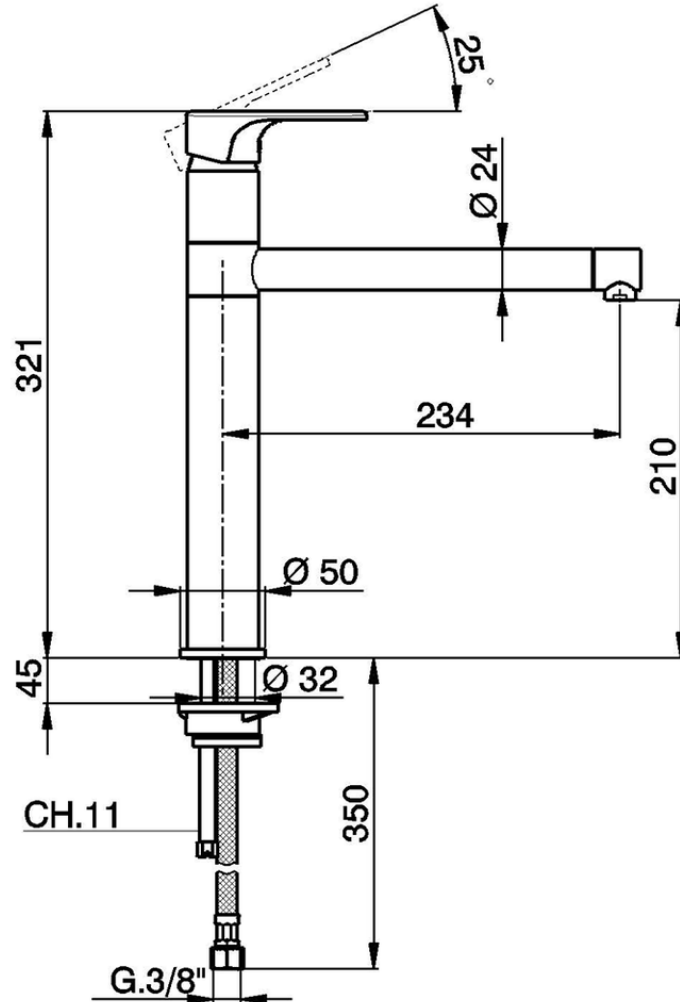

Miscelatore monocomando lavello KITCHEN_AH001580

AH001580

<https://huberitalia.com/miscelatore-monocomando-lavello-kitchen-ah001580>

2024-11-21