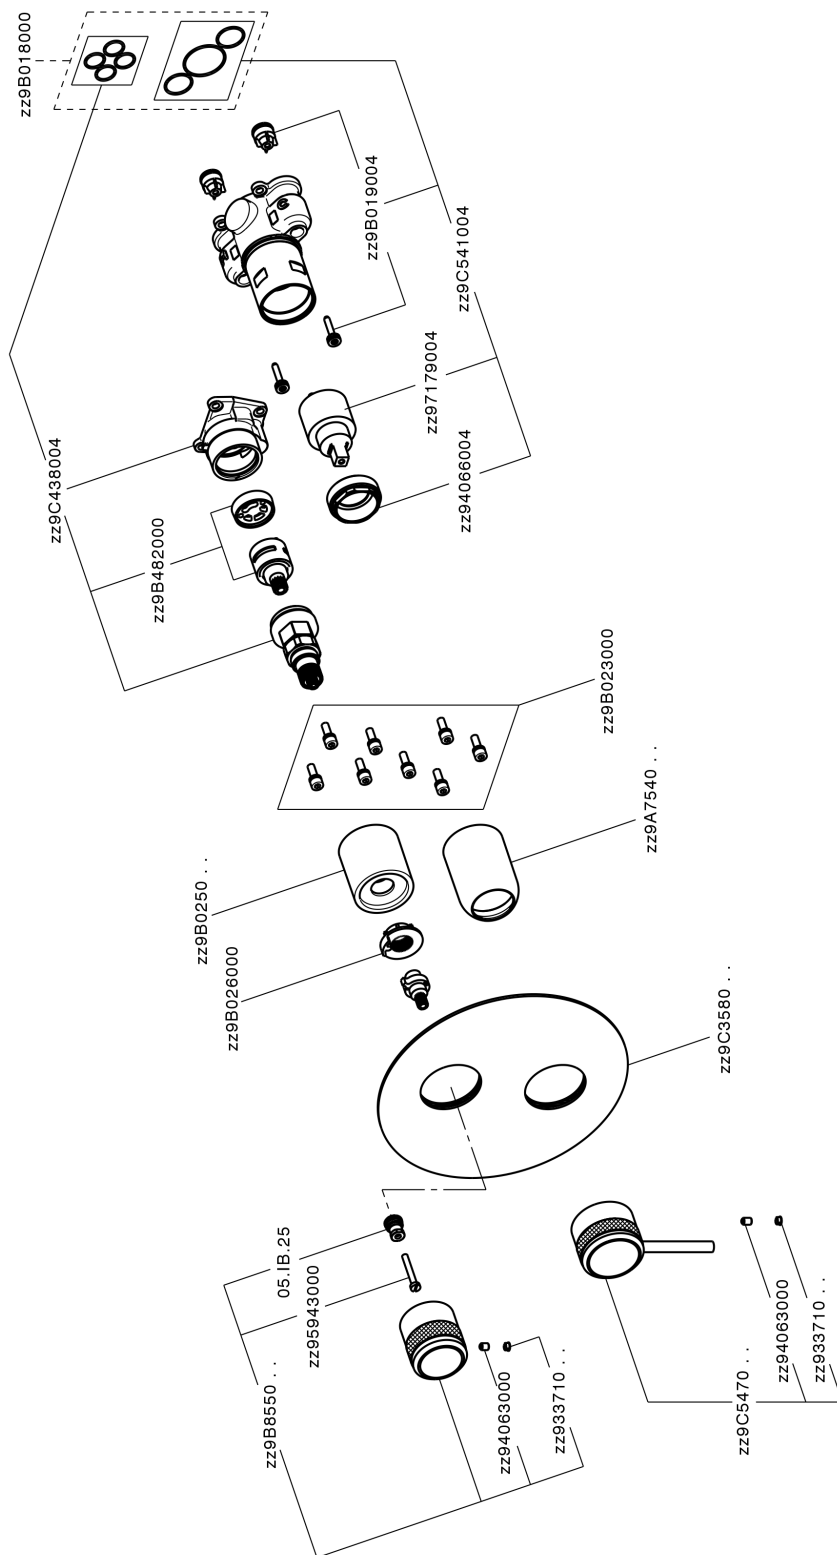

Completo Monocomando per One-Box CHRONOS_CR0BM030

CR0BM030

<https://www.huberitalia.com/completo-monocomando-per-one-box-chronos-cr0bm030>

One-Box Universale per incasso ONE BOX_ZB00B031

ZB00B031

<https://www.huberitalia.com/one-box-universale-per-incasso-one-box-zb00b031>

One-Box Universale per incasso ONE BOX_ZB00B030

ZB00B030

<https://www.huberitalia.com/one-box-universale-per-incasso-one-box-zb00b030>

2025-02-22