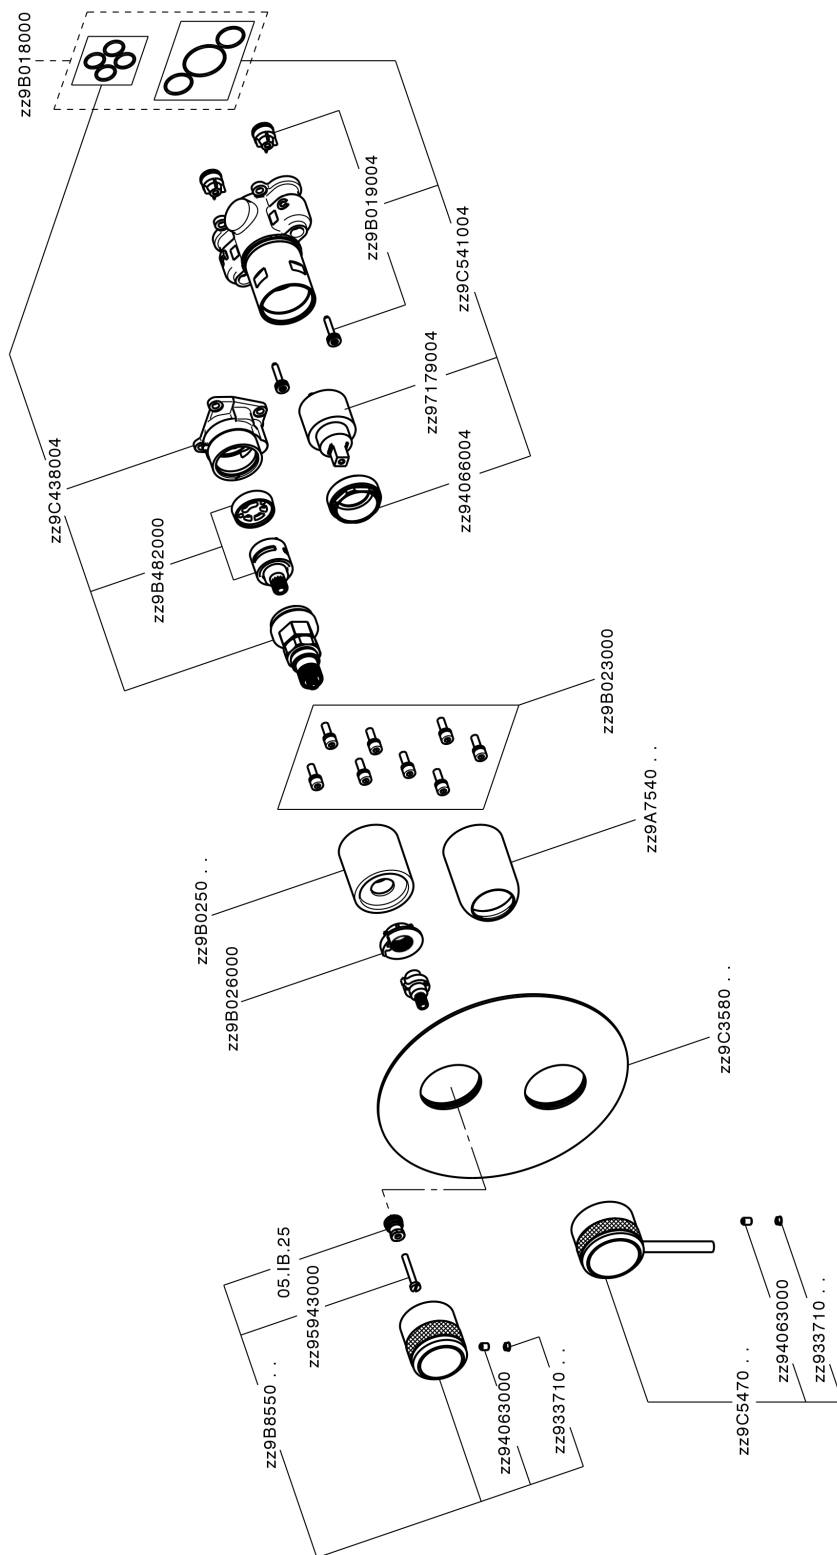

Completo Monocomando per One-Box CHRONOS_CR0BM030

CR0BM030

<https://www.huberitalia.com/completo-monocomando-per-one-box-chronos-cr0bm030>

One-Box Universale per incasso ONE BOX_ZB00B031

ZB00B031

<https://www.huberitalia.com/one-box-universale-per-incasso-one-box-zb00b031>

One-Box Universale per incasso ONE BOX_ZB00B030

ZB00B030

<https://www.huberitalia.com/one-box-universale-per-incasso-one-box-zb00b030>

2025-02-23