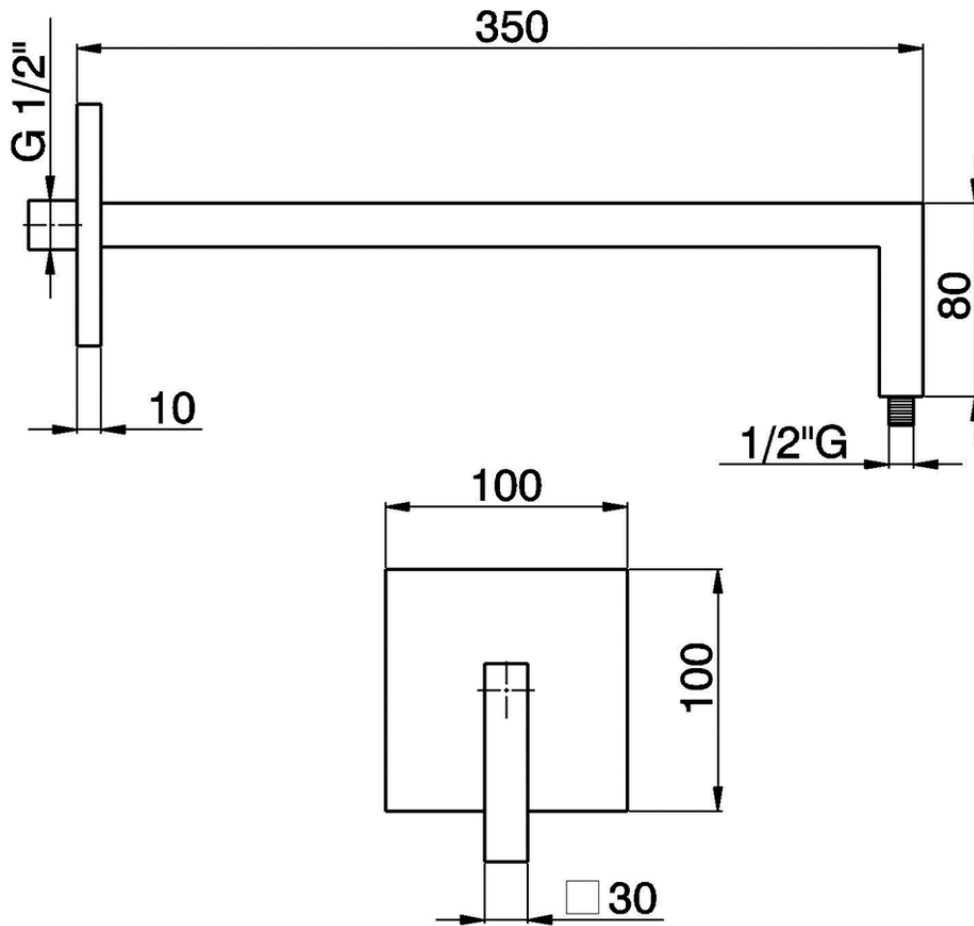

## Braccio doccia Zen SHOWER\_SS013430

SS013430

<https://www.huberitalia.com/braccio-doccia-zen-shower-ss013430>

2025-04-19