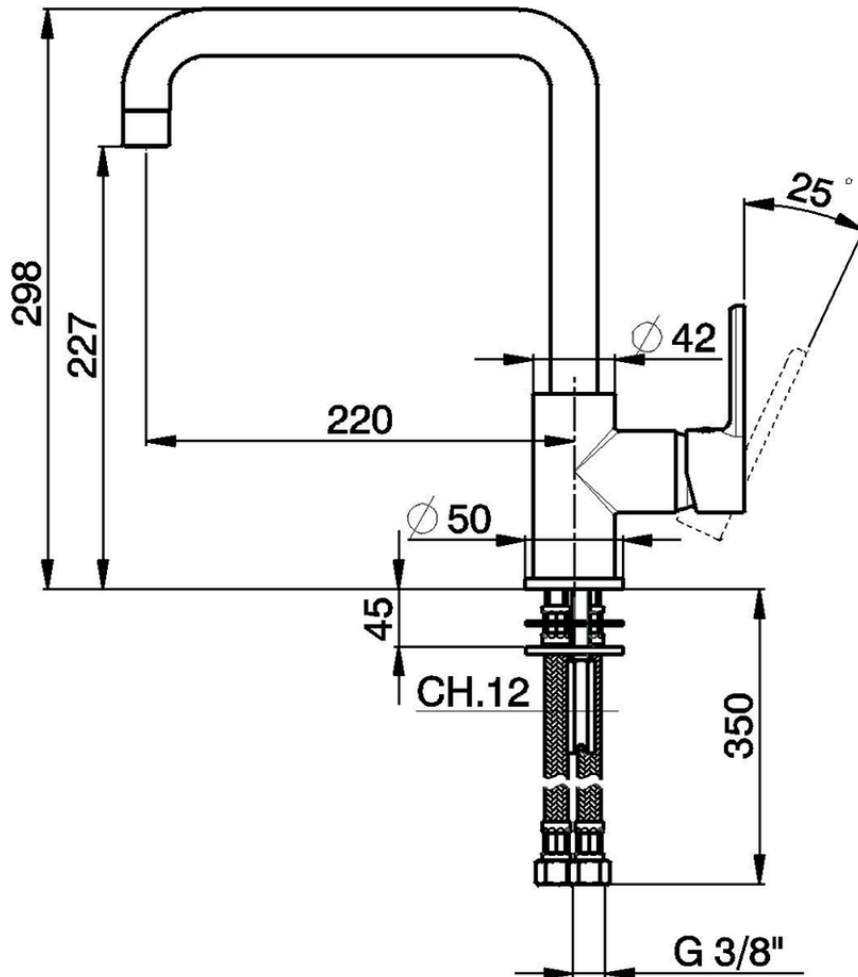

Miscelatore monocomando lavello EnergySave KITCHEN\_H2002535

H2002535

<https://huberitalia.com/miscelatore-monocomando-lavello-energy-save-kitchen-h2002535>

2024-11-23