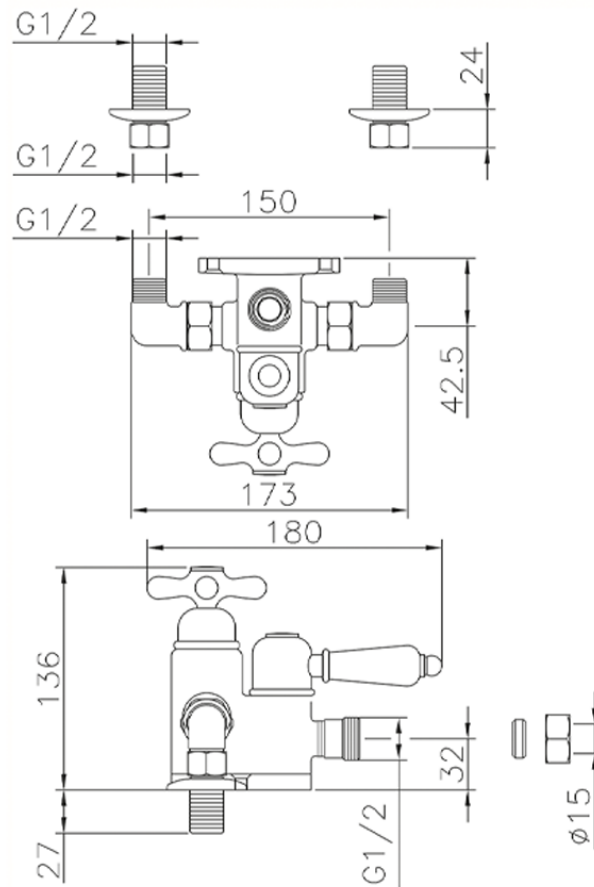

Miscelatore termostatico doccia CROISSETTE\_150.CS01H.

150.CS01H.

<https://huberitalia.com/miscelatore-termostatico-doccia-croisette-150-cs01h>

2024-11-21