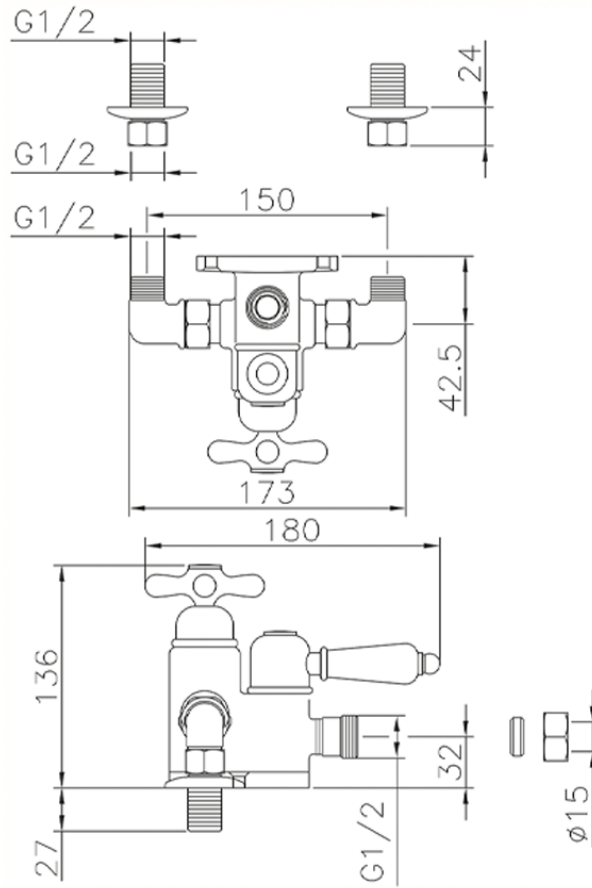

Miscelatore termostatico doccia CROISSETTE_150.CS01H.

150.CS01H.

<https://huberitalia.com/miscelatore-termostatico-doccia-croisette-150-cs01h>

2024-11-21