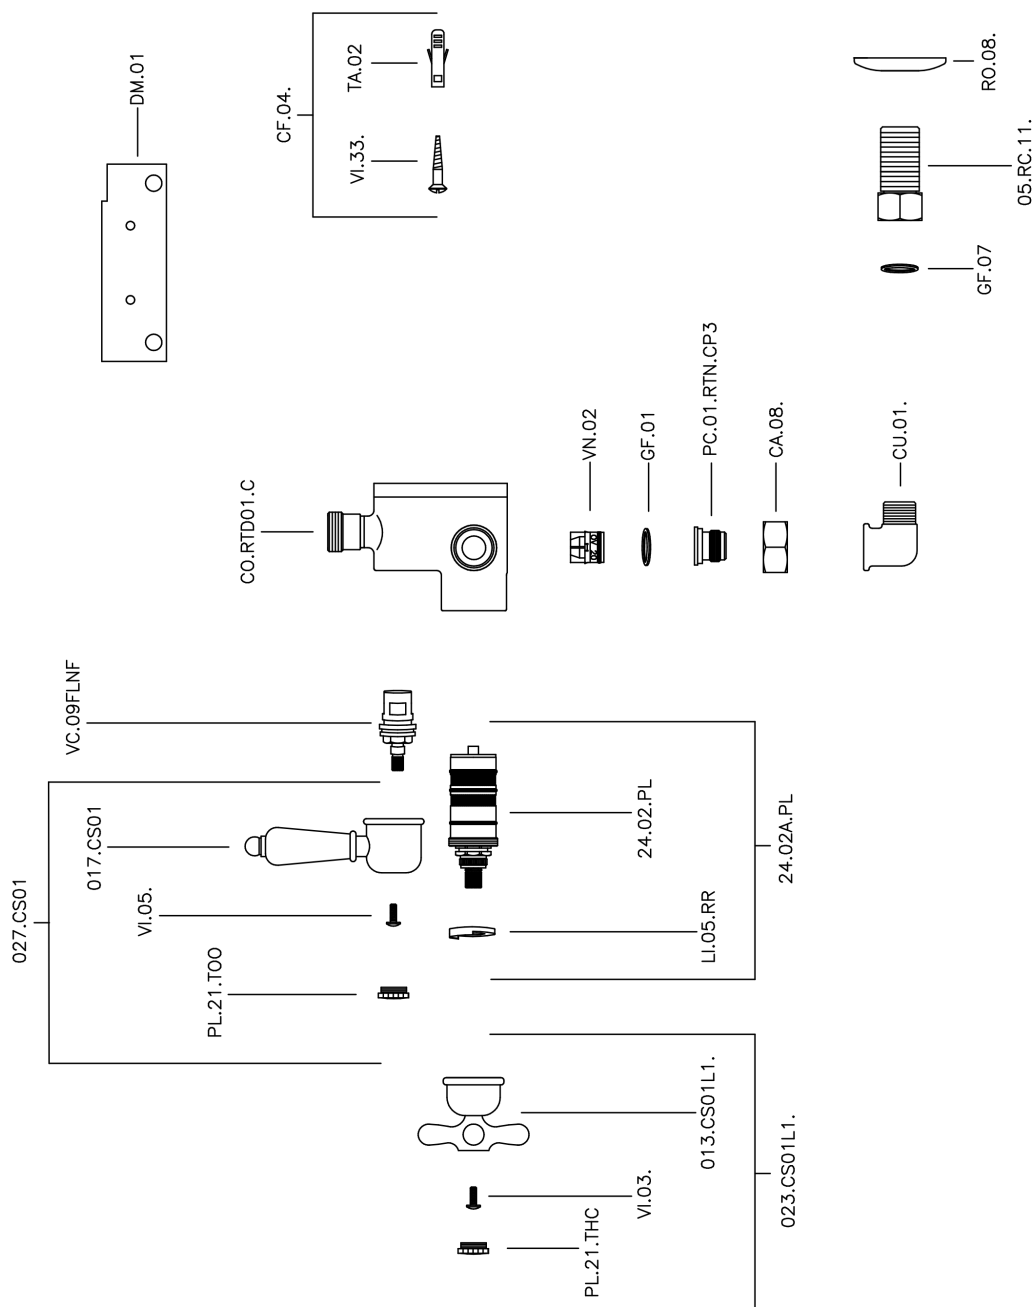

Miscelatore termostatico doccia CROISSETTE_150.CS01H.

150.CS01H.

<https://huberitalia.com/miscelatore-termostatico-doccia-croisette-150-cs01h>

2024-11-21