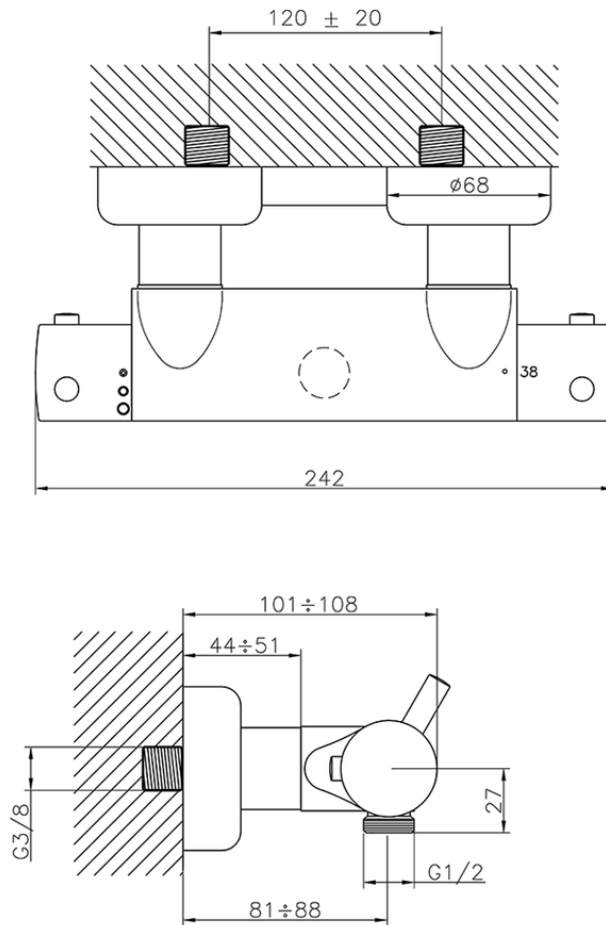

Miscelatore termostatico doccia CLINIC&TECHNICAL\_223.01H.

223.01H.

<https://huberitalia.com/miscelatore-termostatico-doccia-clinicttechnical-223-01h>

2024-11-23