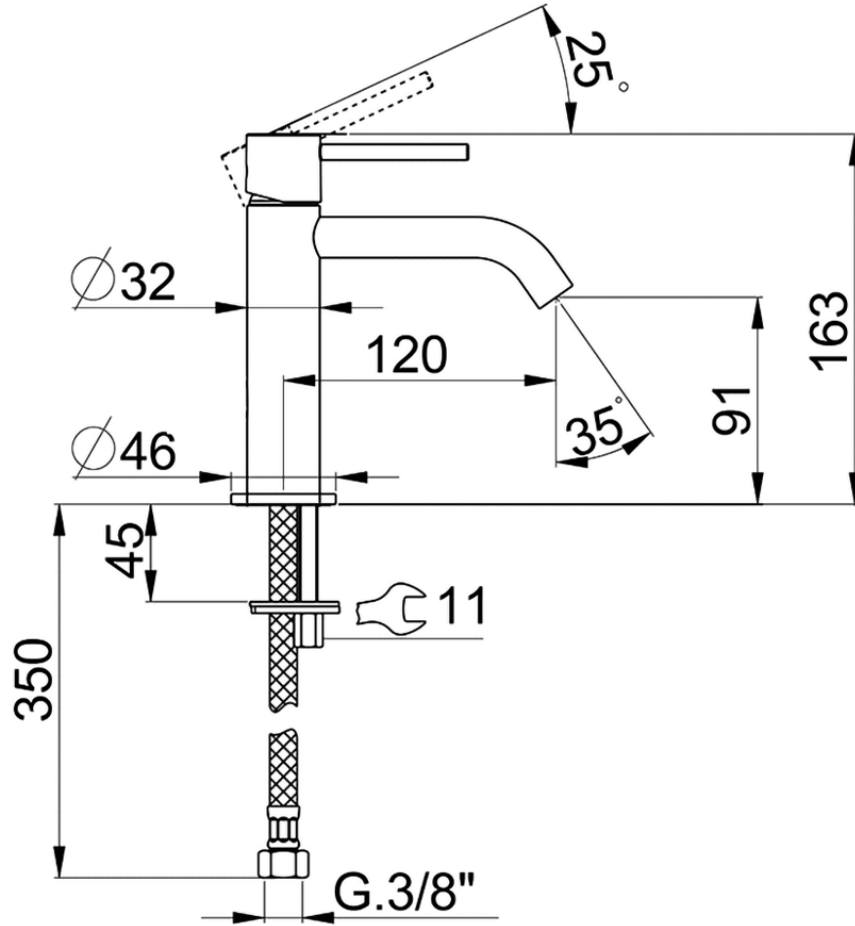

Miscelatore monocomando lavabo large M32\_MT000504

MT000504

<https://www.huberitalia.com/miscelatore-monocomando-lavabo-large-m32-mt000504>

2024-12-22