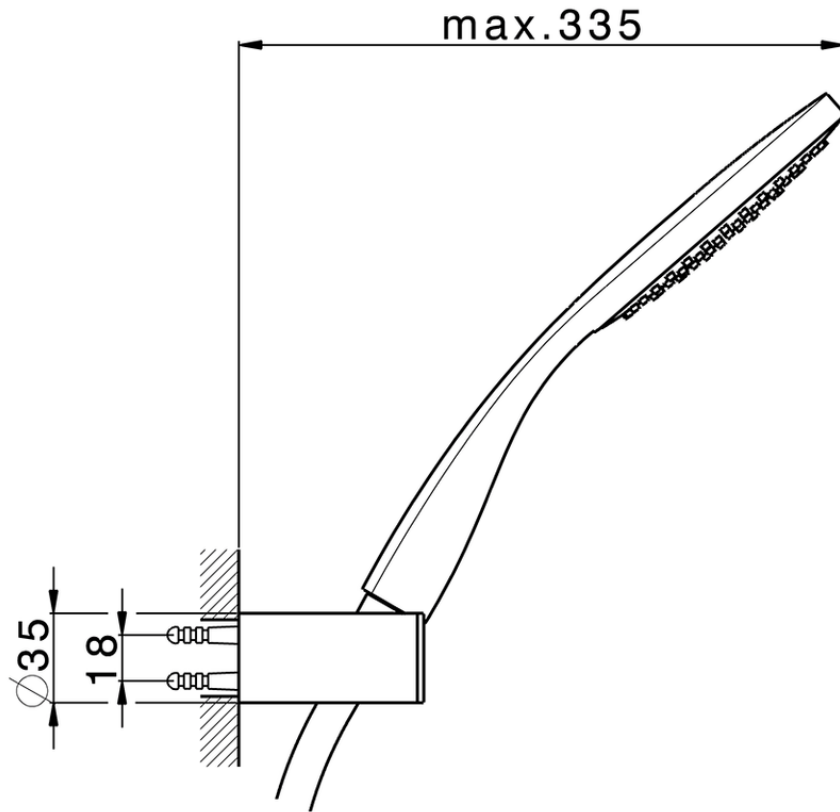

Completo doccia duplex SHOWER_SS018350

SS018350

<https://www.huberitalia.com/completo-doccia-duplex-shower-ss018350>

2025-01-31