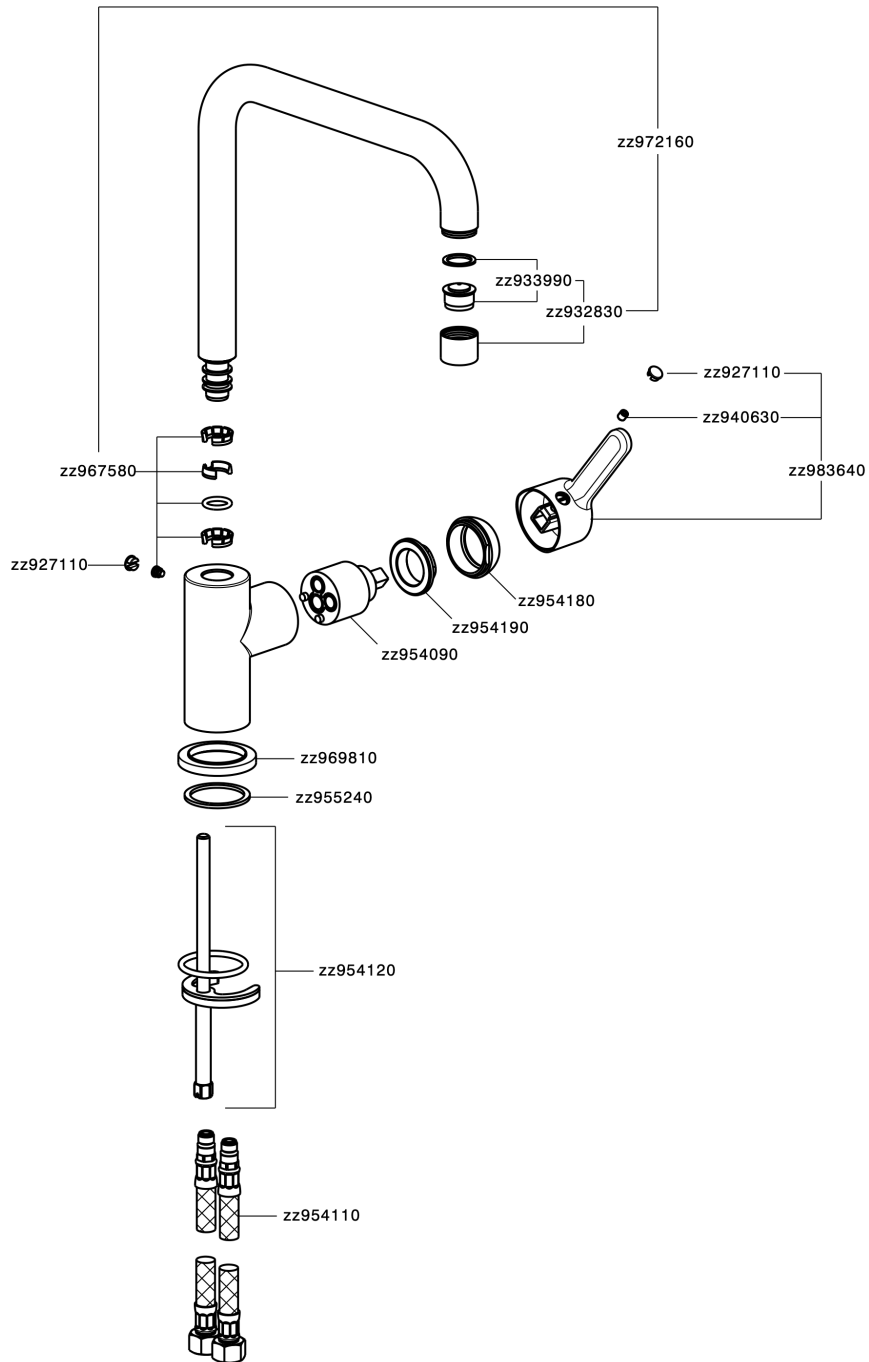

Miscelatore monocomando lavello EnergySave KITCHEN_H2002535

H2002535

<https://www.huberitalia.com/miscelatore-monocomando-lavello-energysave-kitchen-h2002535>

2024-12-22