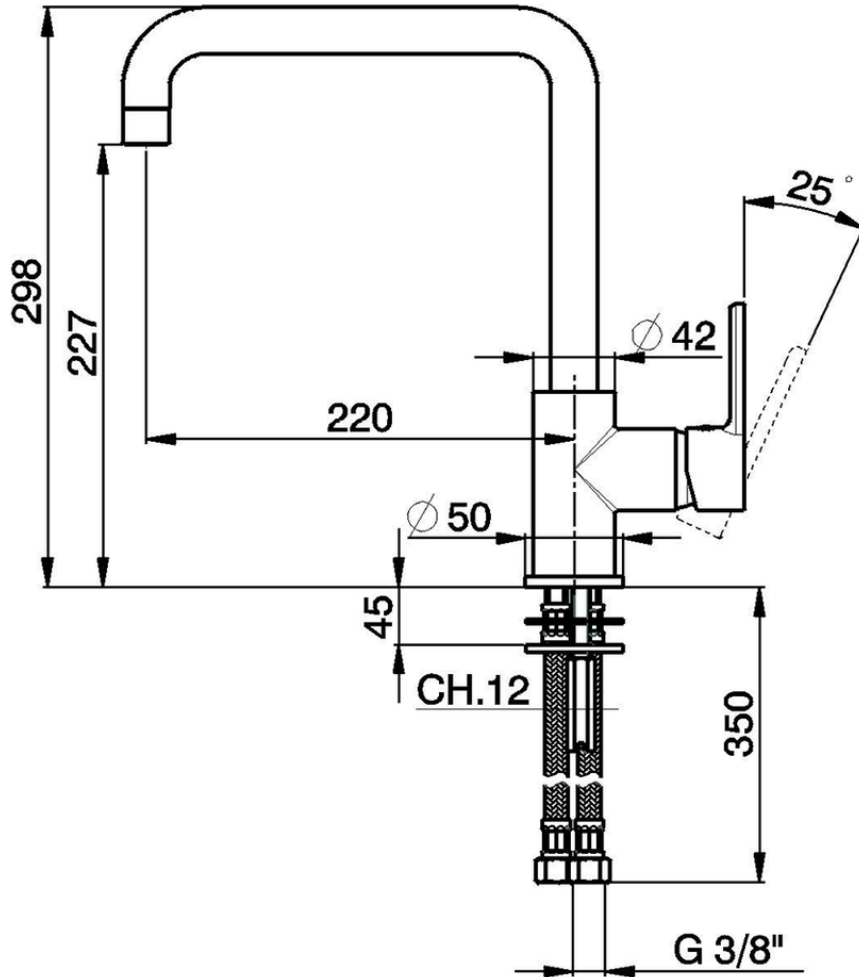

Miscelatore monocomando lavello EnergySave KITCHEN\_H2002535

H2002535

<https://www.huberitalia.com/miscelatore-monocomando-lavello-energy-save-kitchen-h2002535>

2025-01-21