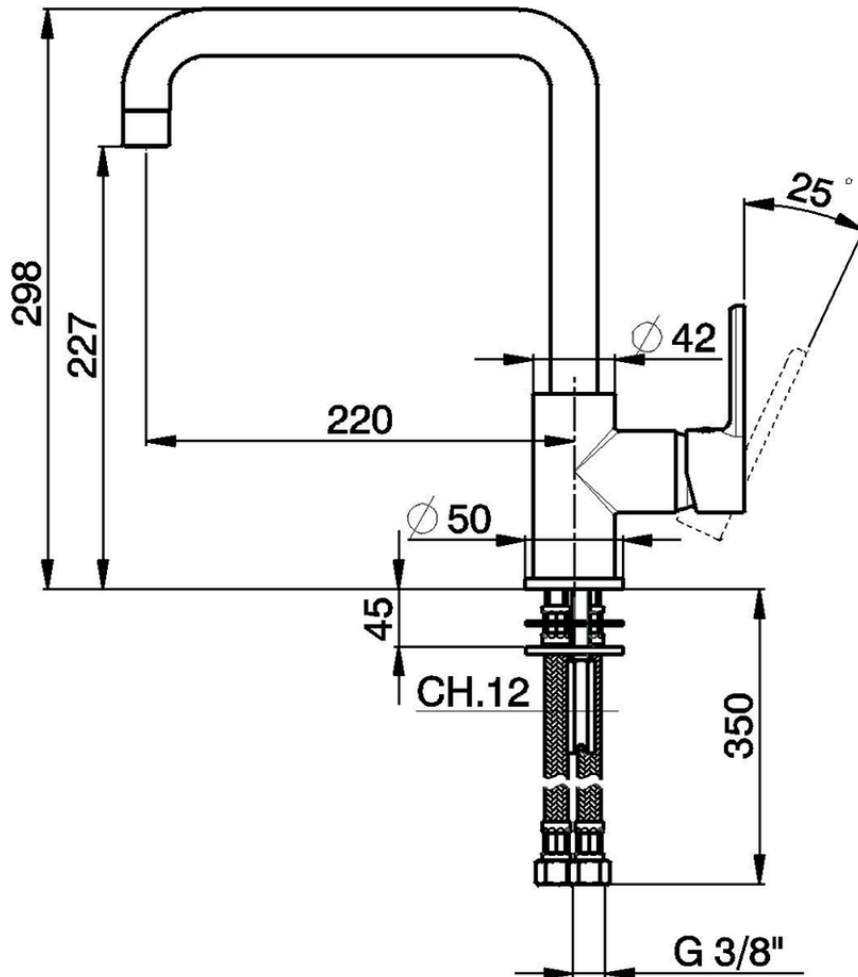

## Miscelatore monocomando lavello EnergySave KITCHEN\_H2002535

H2002535

<https://www.huberitalia.com/miscelatore-monocomando-lavello-energy-save-kitchen-h2002535>

2024-12-22