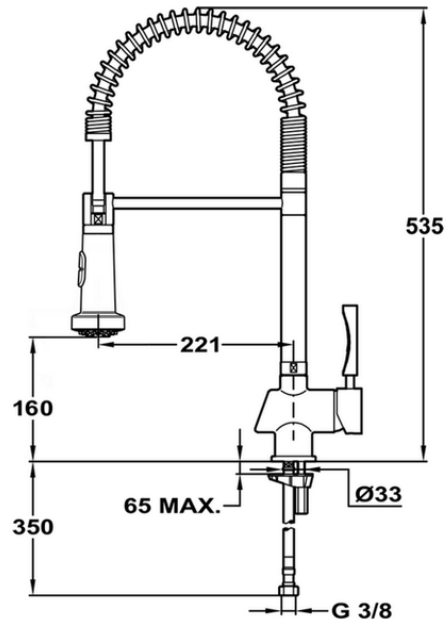

Miscelatore monocomando lavello docc. estraibile KITCHEN_LC100110

LC100110

<https://www.huberitalia.com/miscelatore-monocomando-lavello-docc-estraibile-kitchen-lc100110>

2025-03-12