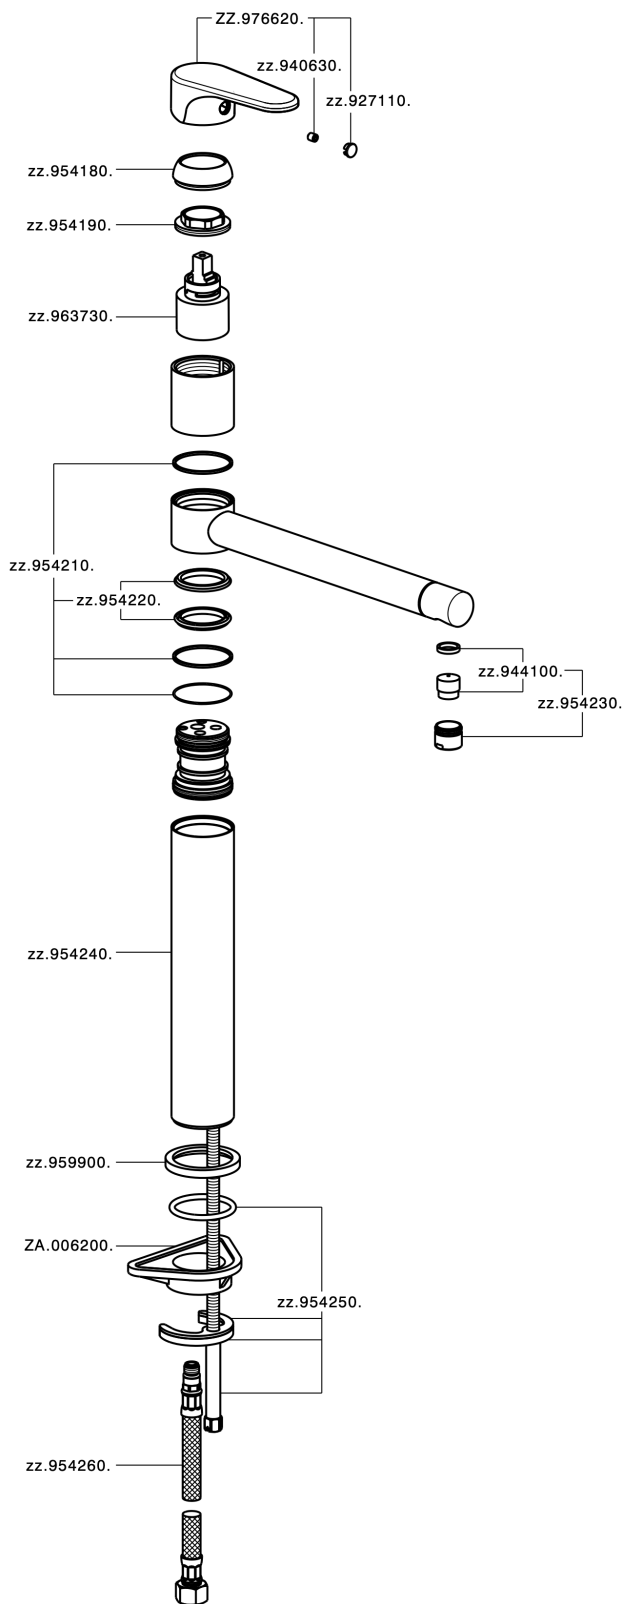

Miscelatore monocomando lavello EnergySave KITCHEN_AH001585

AH001585

<https://huberitalia.com/miscelatore-monocomando-lavello-energysave-kitchen-ah001585>

2024-11-21