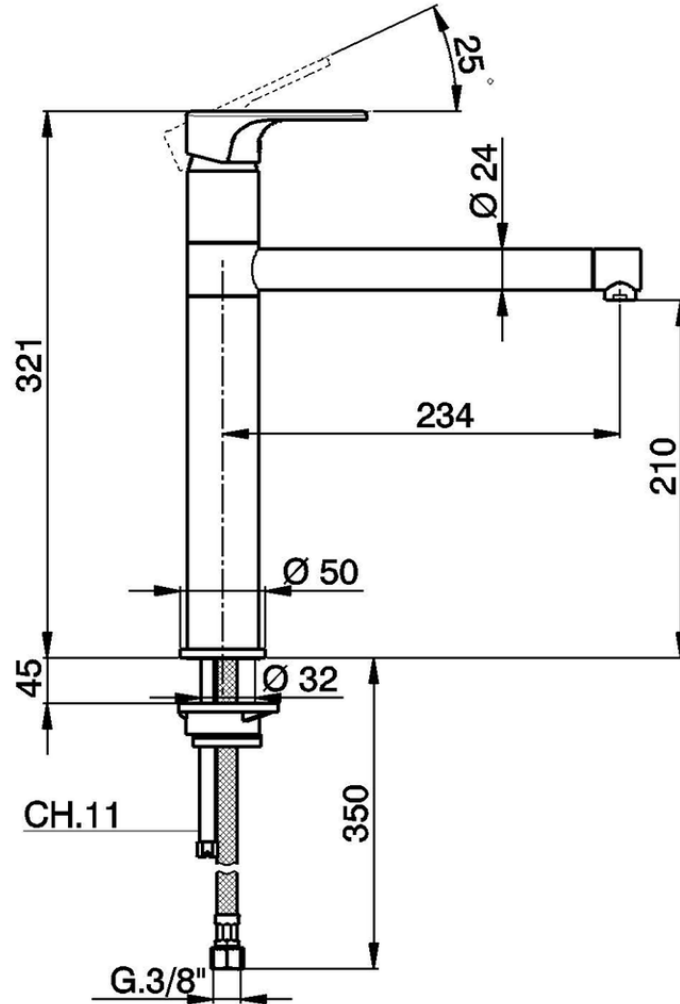

Miscelatore monocomando lavello EnergySave KITCHEN_AH001585

AH001585

<https://huberitalia.com/miscelatore-monocomando-lavello-energysave-kitchen-ah001585>

2024-11-21