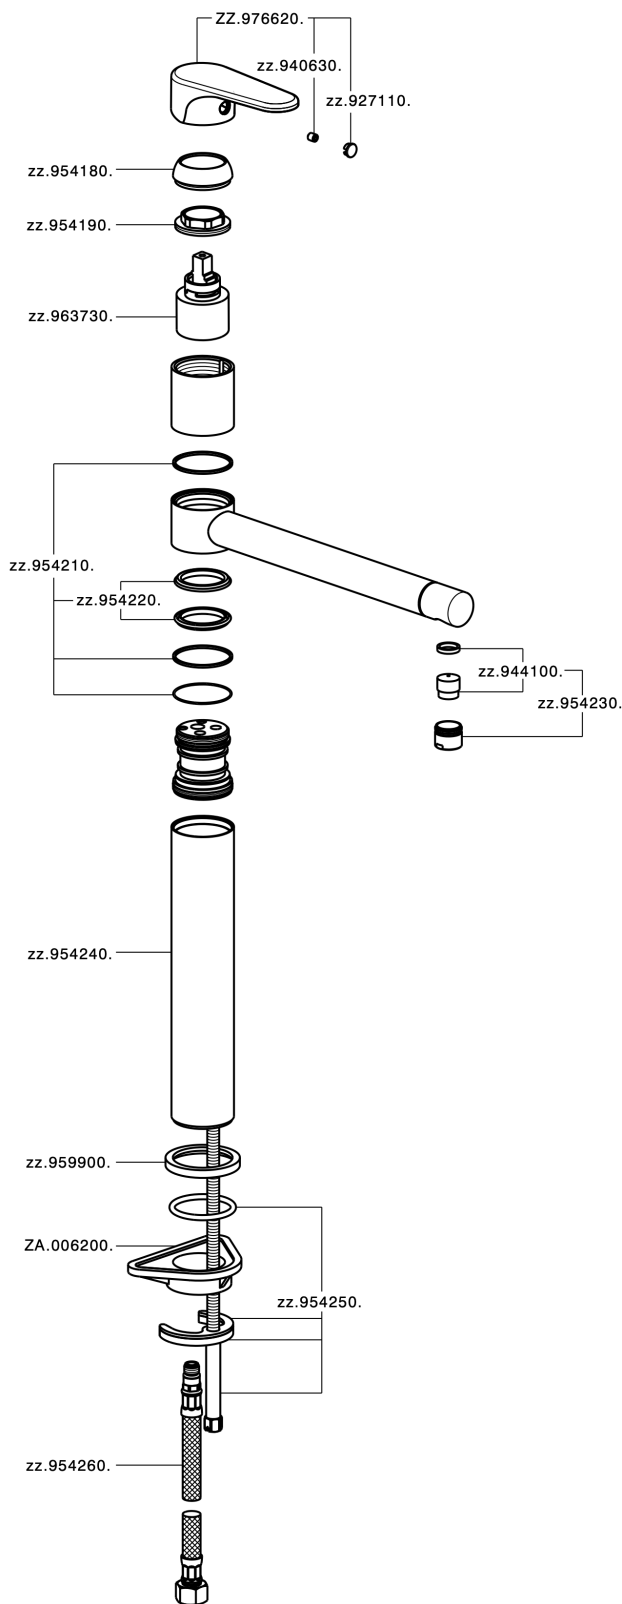

Miscelatore monocomando lavello EnergySave KITCHEN_AH001585

AH001585

<https://huberitalia.com/miscelatore-monocomando-lavello-energysave-kitchen-ah001585>

2024-11-21