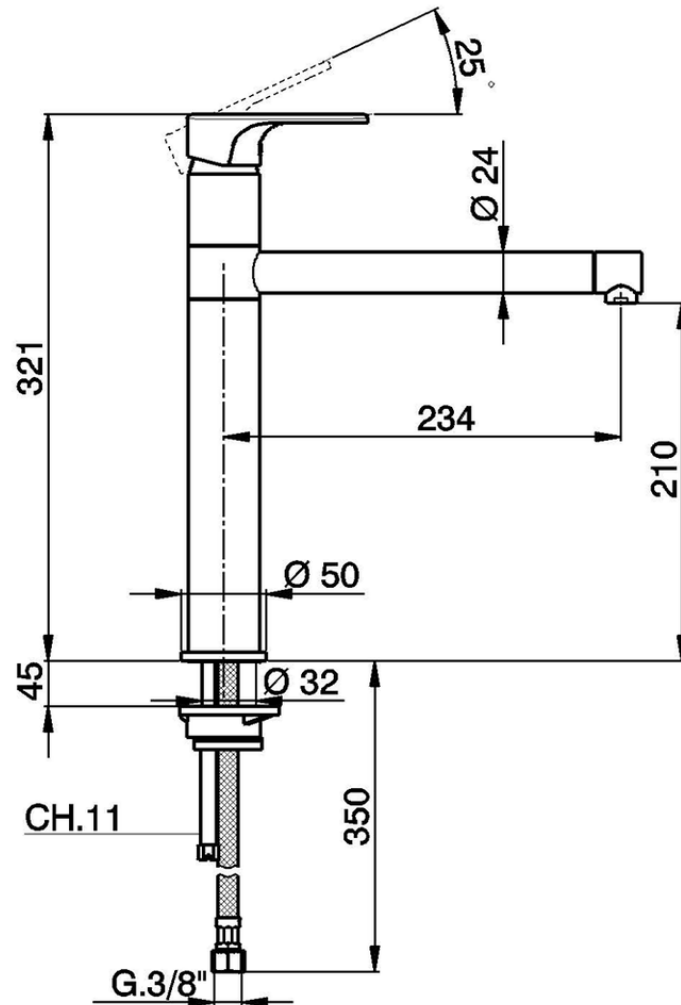

Miscelatore monocomando lavello EnergySave KITCHEN\_AH001585

AH001585

<https://huberitalia.com/miscelatore-monocomando-lavello-energysave-kitchen-ah001585>

2024-11-21