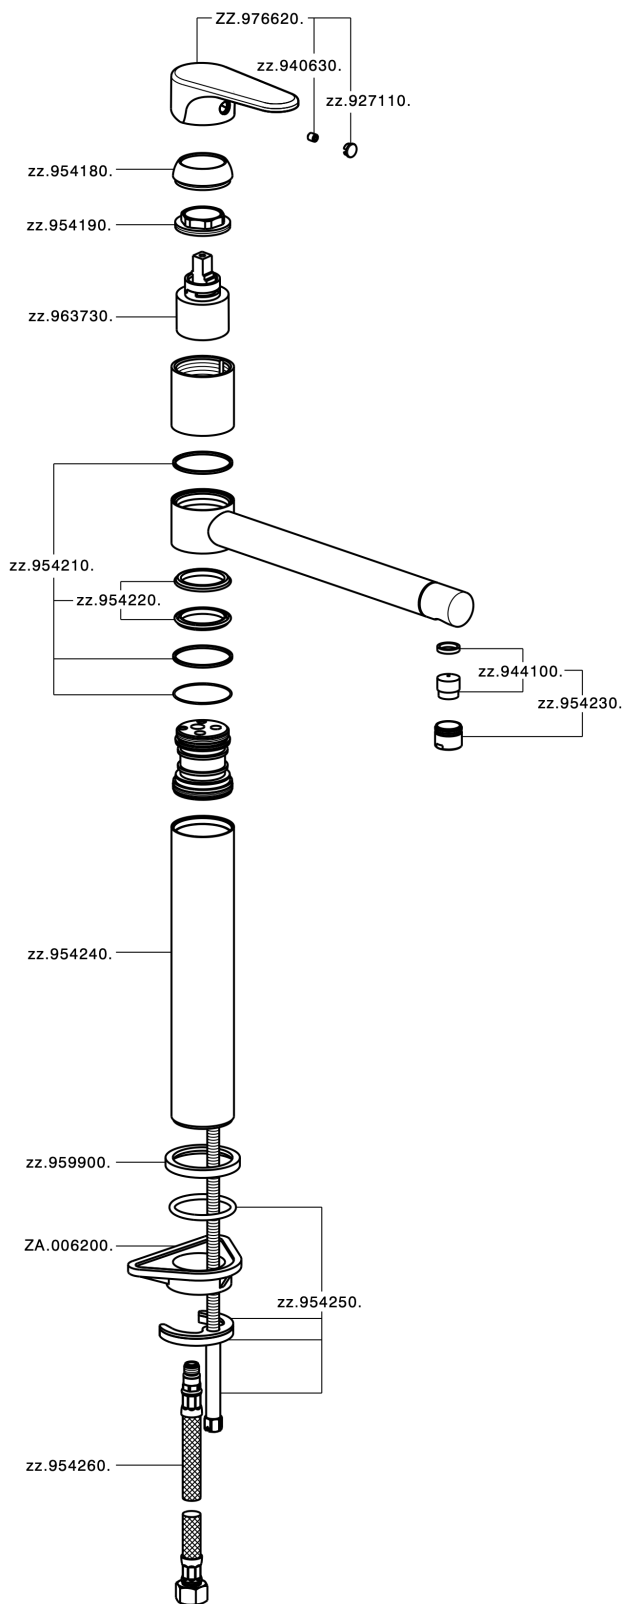

Miscelatore monocomando lavello EnergySave KITCHEN_AH001585

AH001585

<https://huberitalia.com/miscelatore-monocomando-lavello-energysave-kitchen-ah001585>

2024-11-23