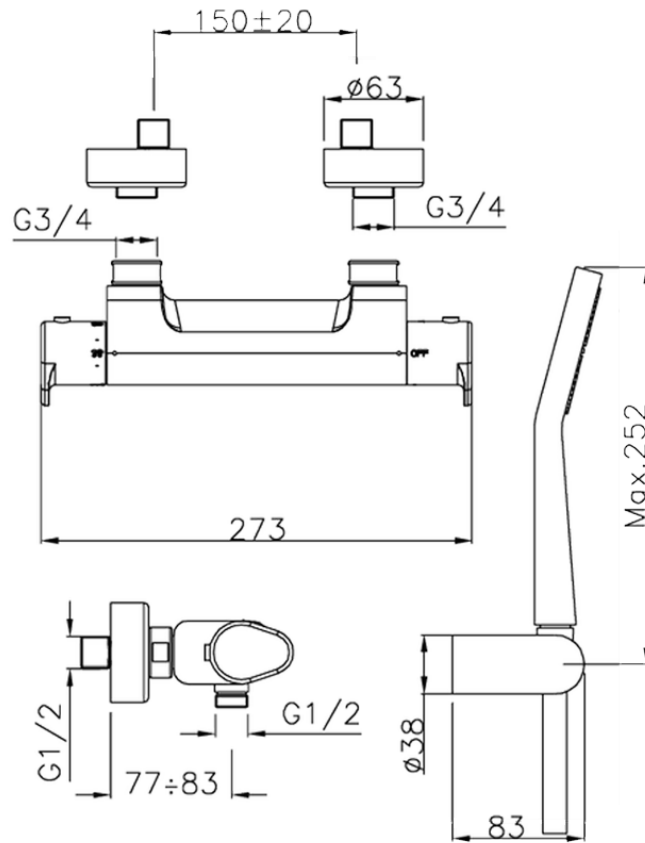

Miscelatore termostatico doccia completo H3_H3D01015

H3D01015

<https://www.huberitalia.com/miscelatore-termostatico-doccia-completo-h3-h3d01015>

2025-02-23