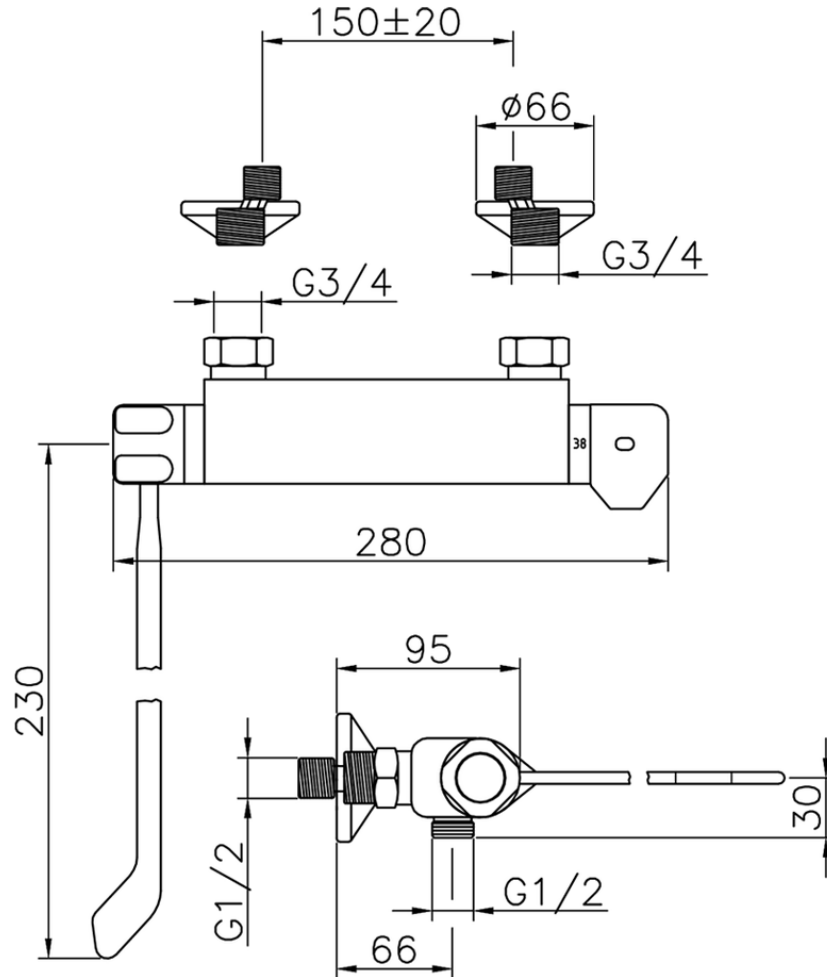

Miscelatore termostatico doccia CLINIC&TECHNICAL_CLT01030

CLT01030

<https://www.huberitalia.com/miscelatore-termostatico-doccia-clinicttechnical-clt01030>

2024-12-22