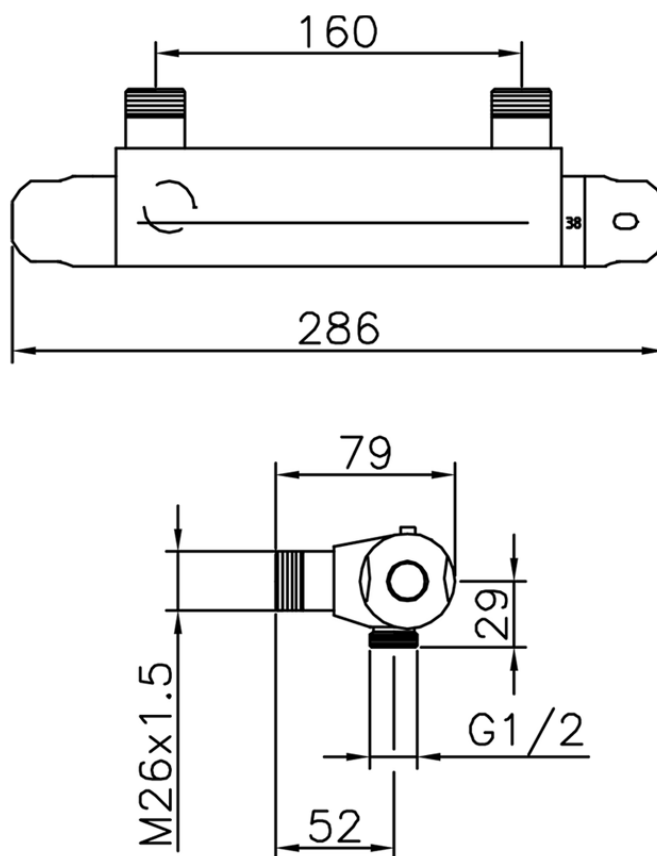

Miscelatore termostatico doccia CLINIC&TECHNICAL\_56.75H.

56.75H.

<https://www.huberitalia.com/miscelatore-termostatico-doccia-clinicttechnical-56-75h>

2024-12-22