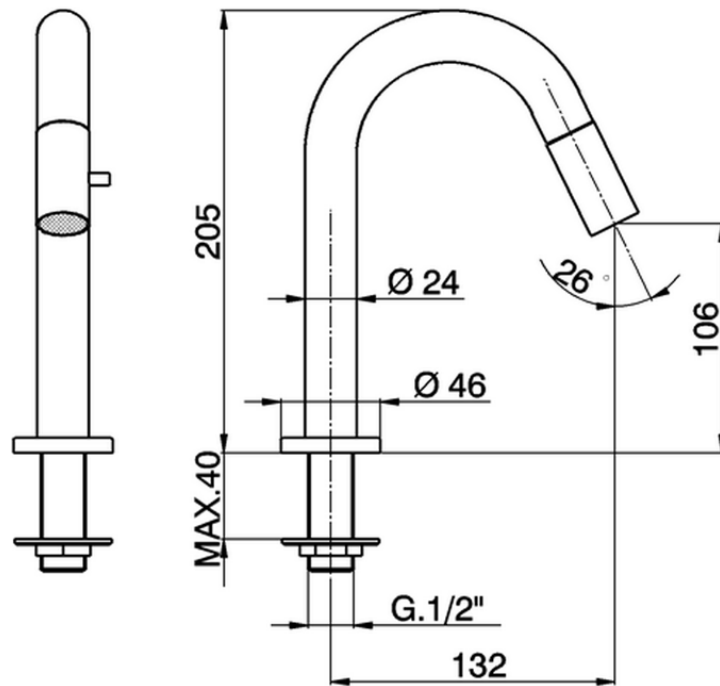

## Rubinetto monoacqua TRATTO EVO\_TV000910

TV000910

<https://huberitalia.com/rubinetto-monoacqua-tratto-evo-tv000910>

2024-11-21