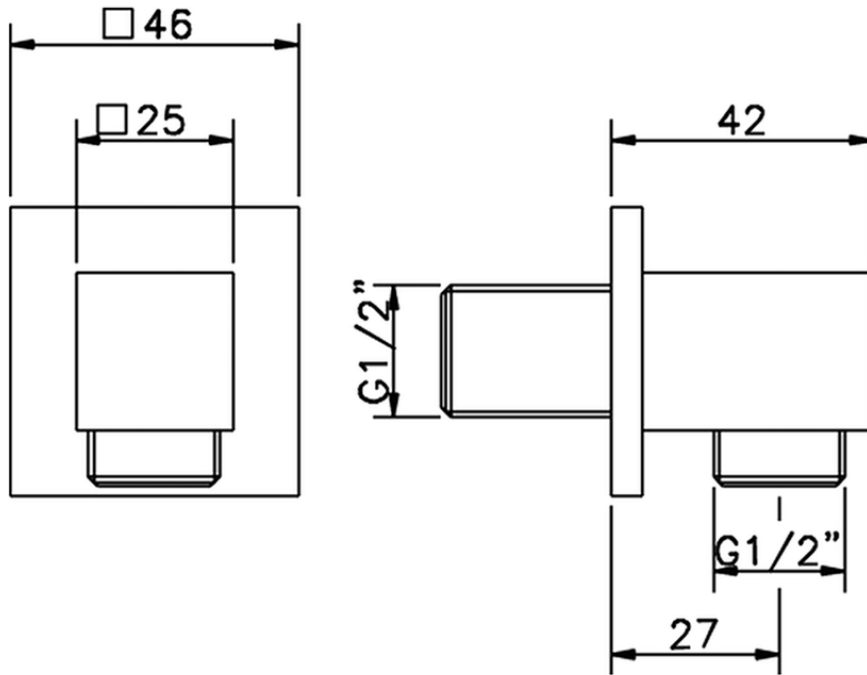

Presad'acqua SHOWER_SS017340

SS017340

<https://huberitalia.com/presa-dacqua-shower-ss017340>

2024-11-21