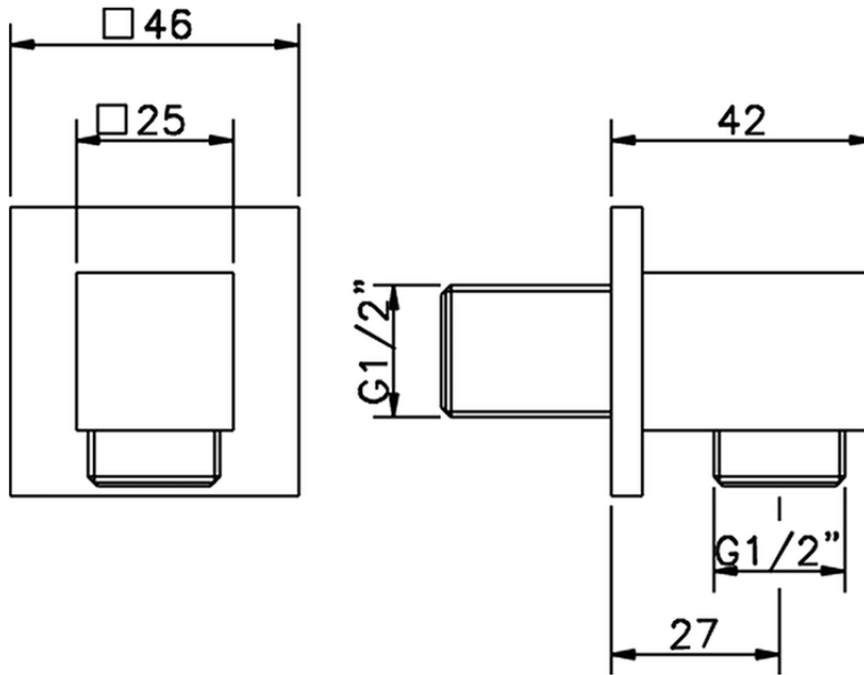

## Presad'acqua SHOWER\_SS017340

SS017340

<https://huberitalia.com/presa-dacqua-shower-ss017340>

2024-11-21