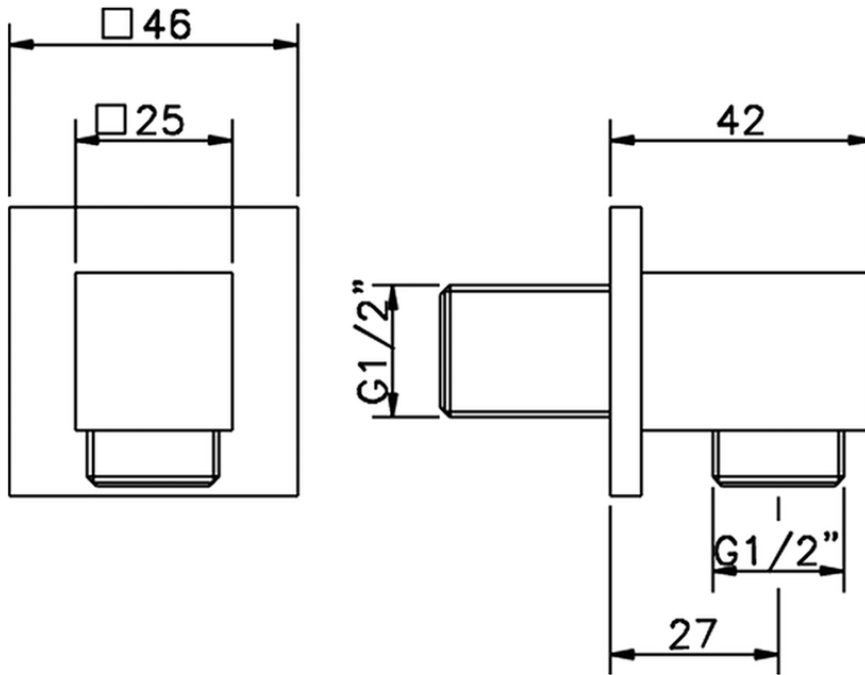

Presad'acqua SHOWER_SS017340

SS017340

<https://huberitalia.com/presa-dacqua-shower-ss017340>

2024-11-24