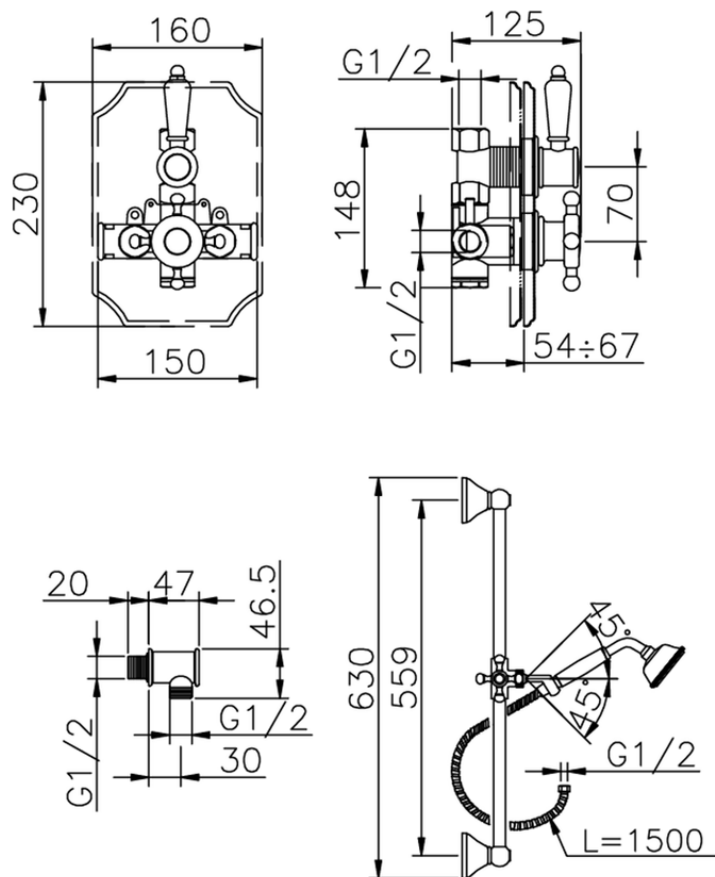

Completo miscelatore termostatico doccia incasso VICTORIAN_910.VT01H.

910.VT01H. <https://www.huberitalia.com/completo-miscelatore-termostatico-doccia-incasso-victorian-910-vt01h>

2024-12-22