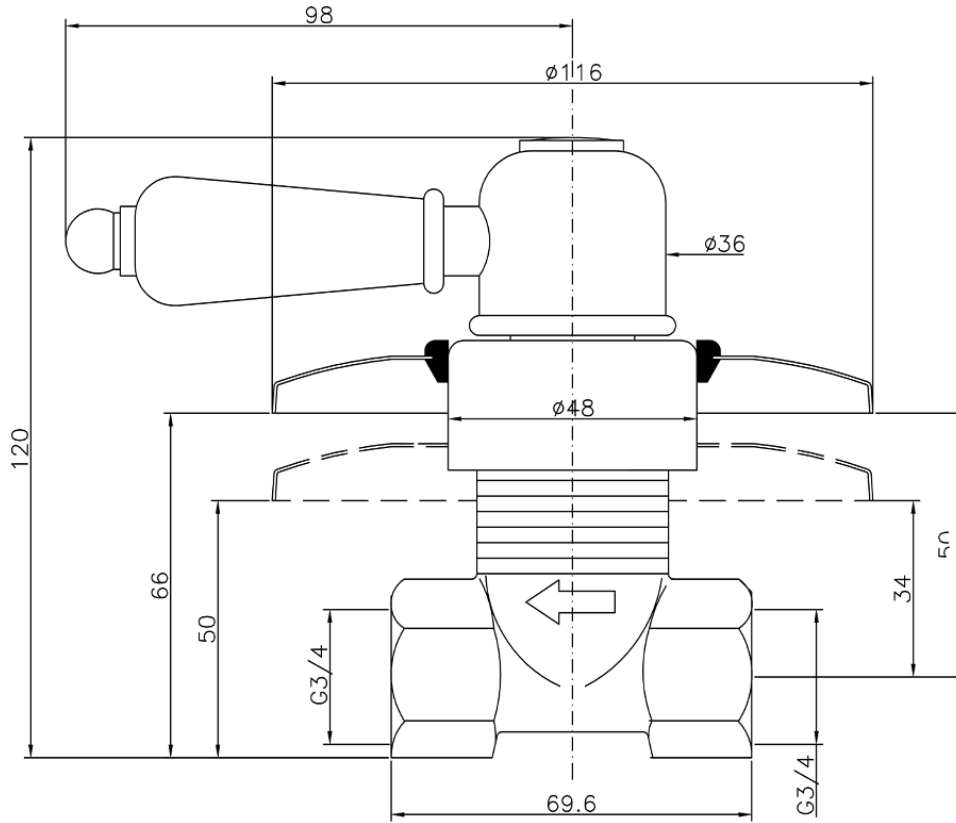

Rubinetto d'arresto incasso CROISSETTE_CS000313

CS000313

<https://www.huberitalia.com/rubinetto-darresto-incasso-croisette-cs000313>

2024-12-22