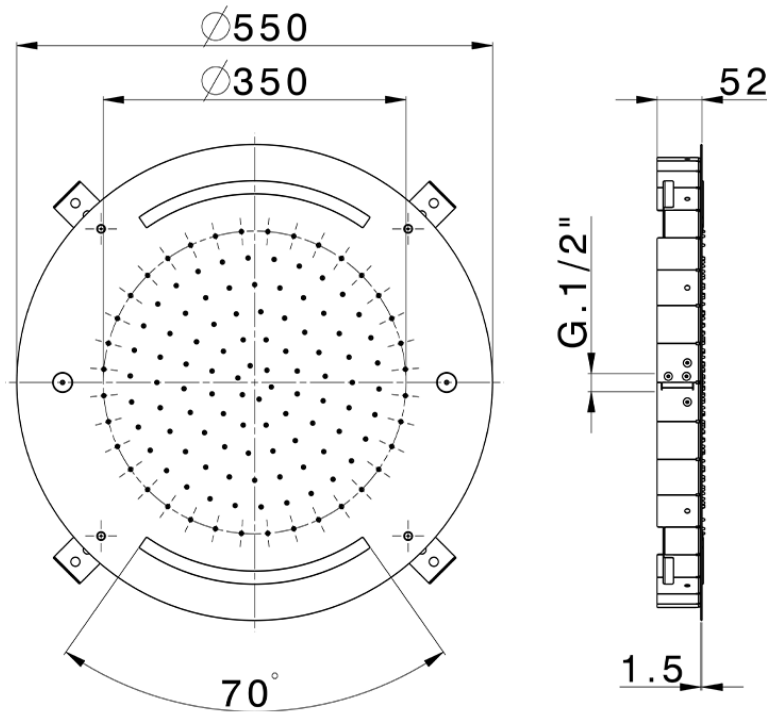

Soffione a soffitto con cromoterapia Ø 550 mm ZEN_ZS1C0040

ZS1C0040

<https://huberitalia.com/soffione-a-soffitto-con-cromoterapia-o-550-mm-zen-zs1c0040>

2024-11-23