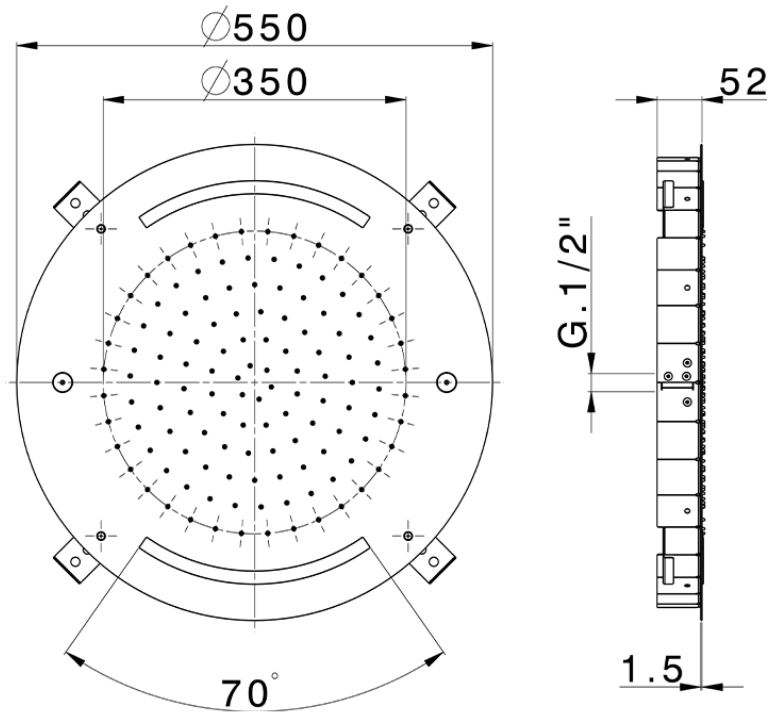

Soffione a soffitto con cromoterapia Ø 550 mm ZEN_ZS1C0040

ZS1C0040

<https://huberitalia.com/soffione-a-soffitto-con-cromoterapia-o-550-mm-zen-zs1c0040>

2024-11-24